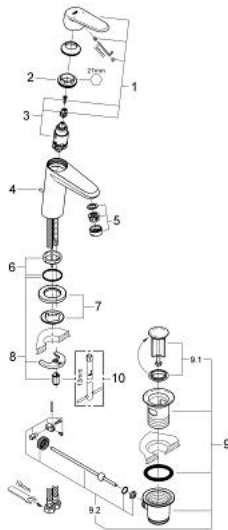

23 049 002 EURODISC COSMOPOLITAN SINGLE-LEVER BASIN MIXER 1/2" S-SIZE

PRODUCT DESCRIPTION

- Colour: chrome
- single hole installation
- metal lever
- GROHE SilkMove 28 mm ceramic cartridge
- GROHE LongLife finish
- GROHE FastFixation installation system with centering support
- mousseur
- pop-up waste set 1 1/4"
- flexible connection hoses

23 049 002 EURODISC COSMOPOLITAN SINGLE-LEVER BASIN MIXER 1/2" S-SIZE

SPARE PARTS, 1月 2012 – now

- 1: Lever (Spare part-nr. 46740000)
 - 2: Fitting ring (Spare part-nr. 46715000)
 - 3: Cartridge (Spare part-nr. 46580000)
 - 4: Pop-up rod (Spare part-nr. 46739000)
 - 5: Mousseur (Spare part-nr. 13929000)
 - 6: Center ring (Spare part-nr. 46719000)
 - 7: Base plate (Spare part-nr. 48165000)
 - 8: Shank mounting kit (Spare part-nr. 46645000)
 - 9: Waste set 1 1/4" (Spare part-nr. 28910000)
 - 9.1: Plug (Spare part-nr. 07182000)
 - 9.2: Eccentric rod (Spare part-nr. 07052000)
 - 10: Mounting wrench (Spare part-nr. 19017000)*
- * Optional accessories