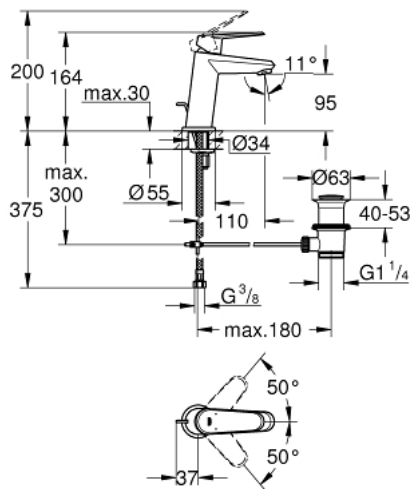

23 049 002 EURODISC COSMOPOLITAN SINGLE-LEVER BASIN MIXER 1/2" S-SIZE

PRODUCT DESCRIPTION

- Colour: chrome
- single hole installation
- metal lever
- GROHE SilkMove 28 mm ceramic cartridge
- GROHE LongLife finish
- GROHE FastFixation installation system with centering support
- mousseur
- pop-up waste set 1 1/4"
- flexible connection hoses

23 049 002 EURODISC COSMOPOLITAN SINGLE-LEVER BASIN MIXER 1/2" S-SIZE

SPARE PARTS, 1月 2012 – now

- 1: Lever (Spare part-nr. 46740000)
 - 2: Fitting ring (Spare part-nr. 46715000)
 - 3: Cartridge (Spare part-nr. 46580000)
 - 4: Pop-up rod (Spare part-nr. 46739000)
 - 5: Mousseur (Spare part-nr. 13929000)
 - 6: Center ring (Spare part-nr. 46719000)
 - 7: Base plate (Spare part-nr. 48165000)
 - 8: Shank mounting kit (Spare part-nr. 46645000)
 - 9: Waste set 1 1/4" (Spare part-nr. 28910000)
 - 9.1: Plug (Spare part-nr. 07182000)
 - 9.2: Eccentric rod (Spare part-nr. 07052000)
 - 10: Mounting wrench (Spare part-nr. 19017000)*
- * Optional accessories