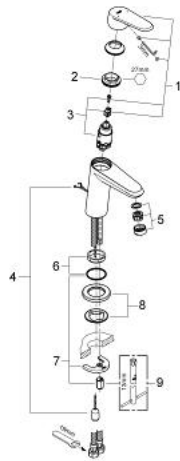

23 053 002 **EURODISC COSMOPOLITAN SINGLE-LEVER BASIN MIXER**
S-SIZE

PRODUCT DESCRIPTION

- Colour: chrome
- single hole installation
- metal lever
- GROHE SilkMove 28 mm ceramic cartridge
- GROHE LongLife finish
- mousseur
- retractable chain
- flexible connection hoses
- GROHE FastFixation installation system with centering support

23 053 002 **EURODISC COSMOPOLITAN SINGLE-LEVER BASIN MIXER
S-SIZE**

SPARE PARTS, January 2012 – now

- 1: Lever (Spare part-nr. 46740000)
 - 2: Fitting ring (Spare part-nr. 46715000)
 - 3: Cartridge (Spare part-nr. 46580000)
 - 4: Chain support (Spare part-nr. 06815000)
 - 5: Mousseur (Spare part-nr. 13929000)
 - 6: Center ring (Spare part-nr. 46719000)
 - 7: Shank mounting kit (Spare part-nr. 46645000)
 - 8: Base plate (Spare part-nr. 48165000)
 - 9: Mounting wrench (Spare part-nr. 19017000)*
- * Optional accessories