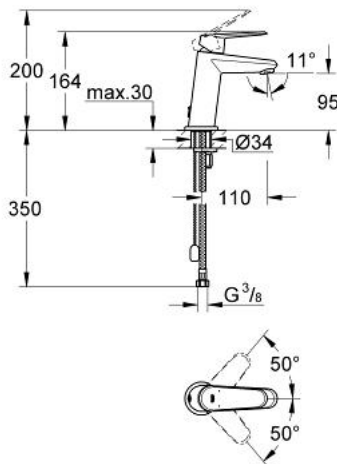

23 053 002 **EURODISC COSMOPOLITAN SINGLE-LEVER BASIN MIXER**
S-SIZE

PRODUCT DESCRIPTION

- Colour: chrome
- single hole installation
- metal lever
- GROHE SilkMove 28 mm ceramic cartridge
- GROHE LongLife finish
- mousseur
- retractable chain
- flexible connection hoses
- GROHE FastFixation installation system with centering support

23 053 002 **EURODISC COSMOPOLITAN SINGLE-LEVER BASIN MIXER
S-SIZE**

SPARE PARTS, January 2012 – now

- 1: Lever (Spare part-nr. 46740000)
 - 2: Fitting ring (Spare part-nr. 46715000)
 - 3: Cartridge (Spare part-nr. 46580000)
 - 4: Chain support (Spare part-nr. 06815000)
 - 5: Mousseur (Spare part-nr. 13929000)
 - 6: Center ring (Spare part-nr. 46719000)
 - 7: Shank mounting kit (Spare part-nr. 46645000)
 - 8: Base plate (Spare part-nr. 48165000)
 - 9: Mounting wrench (Spare part-nr. 19017000)*
- * Optional accessories