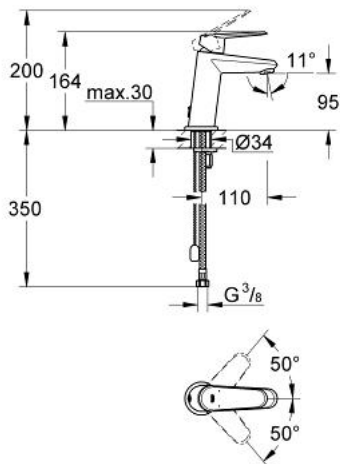

## 23 053 002 EURODISC COSMOPOLITAN SINGLE-LEVER BASIN MIXER 1/2" S-SIZE

### PRODUCT DESCRIPTION

- Colour: chrome
- single hole installation
- metal lever
- GROHE SilkMove 28 mm ceramic cartridge
- GROHE LongLife finish
- mousseur
- retractable chain
- flexible connection hoses
- GROHE FastFixation installation system with centering support

### SPARE PARTS, 1月 2012 – now

- 1: Lever (Spare part-nr. 46740000)
  - 2: Fitting ring (Spare part-nr. 46715000)
  - 3: Cartridge (Spare part-nr. 46580000)
  - 4: Chain (Spare part-nr. 06815000)
  - 5: Mousseur (Spare part-nr. 13929000)
  - 6: Center ring (Spare part-nr. 46719000)
  - 7: Shank mounting kit (Spare part-nr. 46645000)
  - 8: Base plate (Spare part-nr. 48165000)
  - 9: Mounting wrench (Spare part-nr. 19017000)\*
- \* Optional accessories