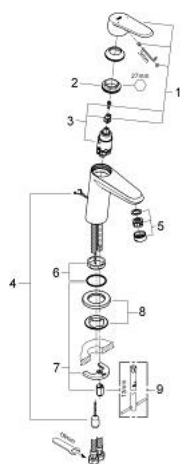

## 23 053 002 EURODISC COSMOPOLITAN SINGLE-LEVER BASIN MIXER 1/2" S-SIZE

### PRODUCT DESCRIPTION

- Colour: chrome
- single hole installation
- metal lever
- GROHE SilkMove 28 mm ceramic cartridge
- GROHE LongLife finish
- mousseur
- retractable chain
- flexible connection hoses
- GROHE FastFixation installation system with centering support

### SPARE PARTS, 1月 2012 – now

- 1: Lever (Spare part-nr. 46740000)
  - 2: Fitting ring (Spare part-nr. 46715000)
  - 3: Cartridge (Spare part-nr. 46580000)
  - 4: Chain (Spare part-nr. 06815000)
  - 5: Mousseur (Spare part-nr. 13929000)
  - 6: Center ring (Spare part-nr. 46719000)
  - 7: Shank mounting kit (Spare part-nr. 46645000)
  - 8: Base plate (Spare part-nr. 48165000)
  - 9: Mounting wrench (Spare part-nr. 19017000)\*
- \* Optional accessories