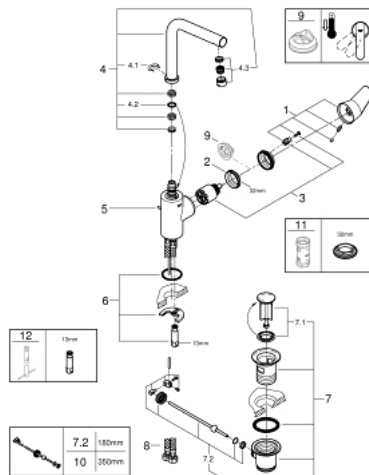

23 054 002 **EURODISC COSMOPOLITAN SINGLE-LEVER BASIN MIXER 1/2"**  
**L-SIZE**

**SPARE PARTS**, July 2016 – now

- 1: Lever (Spare part-nr. 46741000)
  - 2: Screw coupling (Spare part-nr. 46460000)
  - 3: Cartridge (Spare part-nr. 46374000)
  - 4: Spout (Spare part-nr. 13231000)
  - 4.1: Safety ring (Spare part-nr. 0806500M)
  - 4.2: Sealing washer (Spare part-nr. 0128500M)
  - 4.3: Mousseur (Spare part-nr. 64186000)
  - 5: Pop-up rod (Spare part-nr. 46739000)
  - 6: Shank mounting kit (Spare part-nr. 46671000)
  - 7: Pop-up waste set 1 1/4" (Spare part-nr. 28910000)
  - 7.1: Plug (Spare part-nr. 07182000)
  - 7.2: Eccentric rod (Spare part-nr. 07052000)
  - 8: Connection hose (Spare part-nr. 46255000)
  - 9: Temperature limiter (Spare part-nr. 46375000)\*
  - 10: Eccentric rod (Spare part-nr. 07341000)\*
  - 11: Socket spanner (Spare part-nr. 19332000)\*
  - 12: Mounting wrench (Spare part-nr. 19017000)\*
- \* Optional accessories