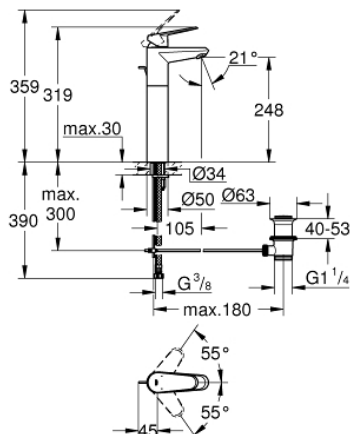

## 23 055 002 EURODISC COSMOPOLITAN SINGLE-LEVER BASIN MIXER 1/2" XL-SIZE

### PRODUCT DESCRIPTION

- Colour: chrome
- single hole installation
- metal lever
- for free standing basins
- GROHE SilkMove 35 mm ceramic cartridge
- adjustable flow rate limiter
- adjustable minimum flow rate approx. 2.5 l/min
- GROHE LongLife finish
- GROHE FastFixation installation system with centering support
- mousseur
- pop-up waste set 1 1/4"
- flexible connection hoses
- optional temperature limiter ref. no. 46 375
- noise classification 1 in accordance with DIN4109

23 055 002 **EURODISC COSMOPOLITAN SINGLE-LEVER BASIN MIXER 1/2"**  
**XL-SIZE**

**SPARE PARTS**, March 2010 – now

- 1: Lever (Spare part-nr. 46738000)
- 2: Shield (Spare part-nr. 46492000)
- 3: Screw coupling (Spare part-nr. 46460000)
- 4: Cartridge (Spare part-nr. 46374000)
- 5: Pop-up rod (Spare part-nr. 46739000)
- 6: Mousseur (Spare part-nr. 13929000)
- 7: Shank mounting kit (Spare part-nr. 46645000)
- 8: Pop-up waste set 1 1/4" (Spare part-nr. 28910000)
- 8.1: Plug (Spare part-nr. 07182000)
- 8.2: Eccentric rod (Spare part-nr. 07052000)
- 9: Temperature limiter (Spare part-nr. 46375000)\*
- 10: Socket spanner (Spare part-nr. 19332000)\*