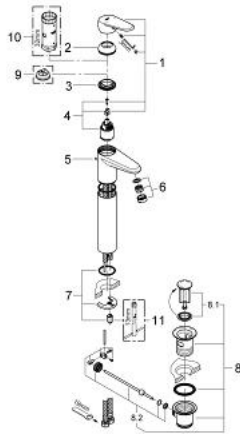

## 23 055 002 EURODISC COSMOPOLITAN SINGLE-LEVER BASIN MIXER 1/2" XL-SIZE

### PRODUCT DESCRIPTION

- Colour: chrome
- single hole installation
- metal lever
- for free standing basins
- GROHE SilkMove 35 mm ceramic cartridge
- adjustable flow rate limiter
- adjustable minimum flow rate approx. 2.5 l/min
- GROHE LongLife finish
- GROHE FastFixation installation system with centering support
- mousseur
- pop-up waste set 1 1/4"
- flexible connection hoses
- optional temperature limiter ref. no. 46 375
- noise classification 1 in accordance with DIN4109

23 055 002 **EURODISC COSMOPOLITAN SINGLE-LEVER BASIN MIXER 1/2"**  
**XL-SIZE**

**SPARE PARTS**, March 2010 – now

- 1: Lever (Spare part-nr. 46738000)
- 2: Shield (Spare part-nr. 46492000)
- 3: Screw coupling (Spare part-nr. 46460000)
- 4: Cartridge (Spare part-nr. 46374000)
- 5: Pop-up rod (Spare part-nr. 46739000)
- 6: Mousseur (Spare part-nr. 13929000)
- 7: Shank mounting kit (Spare part-nr. 46645000)
- 8: Pop-up waste set 1 1/4" (Spare part-nr. 28910000)
- 8.1: Plug (Spare part-nr. 07182000)
- 8.2: Eccentric rod (Spare part-nr. 07052000)
- 9: Temperature limiter (Spare part-nr. 46375000)\*
- 10: Socket spanner (Spare part-nr. 19332000)\*