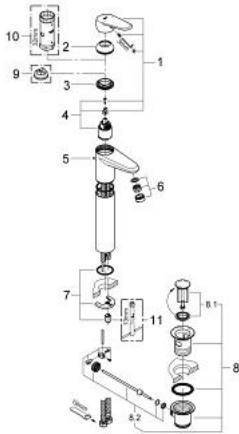

23 055 002 EURODISC COSMOPOLITAN SINGLE-LEVER BASIN MIXER 1/2" XL-SIZE

PRODUCT DESCRIPTION

- Colour: chrome
- single hole installation
- metal lever
- for free-standing basins
- GROHE SilkMove 35 mm ceramic cartridge
- adjustable flow rate limiter
- adjustable minimum flow rate approx. 2.5 l/min
- GROHE LongLife finish
- GROHE FastFixation installation system with centering support
- mousseur
- pop-up waste set 1 1/4"
- flexible connection hoses
- optional temperature limiter ref. no. 46 375
- noise classification I in accordance with DIN 4109

23 055 002 EURODISC COSMOPOLITAN SINGLE-LEVER BASIN MIXER 1/2" XL-SIZE

SPARE PARTS, 3月 2010 – now

- 1: Lever (Spare part-nr. 46738000)
 - 2: Cap (Spare part-nr. 46492000)
 - 3: Screw coupling (Spare part-nr. 46460000)
 - 4: Cartridge (Spare part-nr. 46374000)
 - 5: Pop-up rod (Spare part-nr. 46739000)
 - 6: Mousseur (Spare part-nr. 13929000)
 - 7: Shank mounting kit (Spare part-nr. 46645000)
 - 8: Waste set 1 1/4" (Spare part-nr. 28910000)
 - 8.1: Plug (Spare part-nr. 07182000)
 - 8.2: Eccentric rod (Spare part-nr. 07052000)
 - 9: Temperature limiter (Spare part-nr. 46375000)*
 - 10: Socket spanner (Spare part-nr. 19332000)*
- * Optional accessories