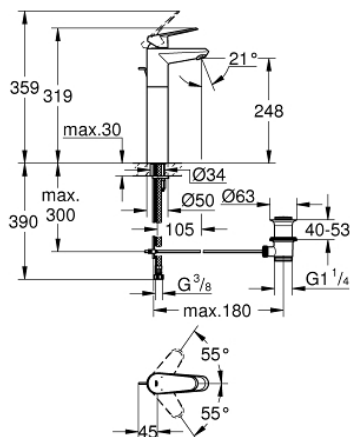

23 055 002 EURODISC COSMOPOLITAN SINGLE-LEVER BASIN MIXER 1/2" XL-SIZE

PRODUCT DESCRIPTION

- Colour: chrome
- single hole installation
- metal lever
- for free-standing basins
- GROHE SilkMove 35 mm ceramic cartridge
- adjustable flow rate limiter
- adjustable minimum flow rate approx. 2.5 l/min
- GROHE LongLife finish
- GROHE FastFixation installation system with centering support
- mousseur
- pop-up waste set 1 1/4"
- flexible connection hoses
- optional temperature limiter ref. no. 46 375
- noise classification I in accordance with DIN 4109

23 055 002 EURODISC COSMOPOLITAN SINGLE-LEVER BASIN MIXER 1/2" XL-SIZE

SPARE PARTS, 3月 2010 – now

- 1: Lever (Spare part-nr. 46738000)
 - 2: Cap (Spare part-nr. 46492000)
 - 3: Screw coupling (Spare part-nr. 46460000)
 - 4: Cartridge (Spare part-nr. 46374000)
 - 5: Pop-up rod (Spare part-nr. 46739000)
 - 6: Mousseur (Spare part-nr. 13929000)
 - 7: Shank mounting kit (Spare part-nr. 46645000)
 - 8: Waste set 1 1/4" (Spare part-nr. 28910000)
 - 8.1: Plug (Spare part-nr. 07182000)
 - 8.2: Eccentric rod (Spare part-nr. 07052000)
 - 9: Temperature limiter (Spare part-nr. 46375000)*
 - 10: Socket spanner (Spare part-nr. 19332000)*
- * Optional accessories