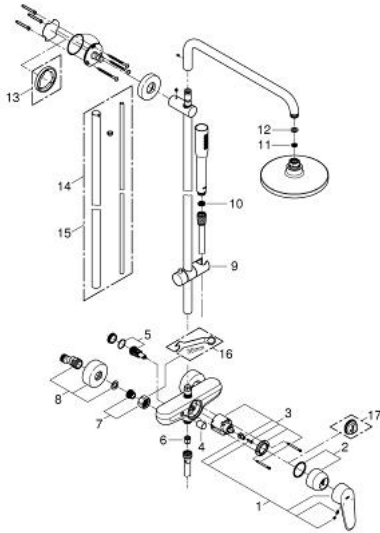

23 058 002 EURODISC COSMOPOLITAN SYSTEM 180 SHOWER SYSTEM WITH SINGLE LEVER MIXER FOR WALL MOUNTING

PRODUCT DESCRIPTION

- Colour: chrome
- consists of:
 - Horizontal swivable 450 mm shower arm
 - Exposed single-lever shower mixer with diverter
- allows change between:
 - head shower Euphoria Cosmopolitan(27 429 000)
 - with ball joint
 - angle of rotation $\pm 15^\circ$
- Euphoria Cosmopolitan hand shower (27 400)
- adjustable in height with gliding element (12 140 000)
- shower hose Silverflex 1750 mm 1/2" x 1/2" (28 388)
- minimum flow rate 7 l/min.
- suitable for instantaneous heaters (min. 19 kW/h)
- GROHE EcoJoy - less water, perfect flow
- GROHE SilkMove
- GROHE DreamSpray - perfect spray pattern
- GROHE LongLife finish
- minimum pressure 1,0 bar

23 058 002 EURODISC COSMOPOLITAN SYSTEM 180 SHOWER SYSTEM WITH SINGLE LEVER MIXER FOR WALL MOUNTING

SPARE PARTS, March 2010 – now

- 1: Lever (Spare part-nr. 46743000)
- 2: Shield (Spare part-nr. 46427000)
- 3: Cartridge (Spare part-nr. 46048000)
- 4: Diverter knob (Spare part-nr. 64309000)
- 5: Diverter (Spare part-nr. 48178000)
- 6: Non-return valve (Spare part-nr. 08565000)
- 7: Screw joint (Spare part-nr. 45044000)
- 8: S-union (Spare part-nr. 12662000)
- 9: Sliding piece (Spare part-nr. 12140000)
- 10: Dirt strainer (Spare part-nr. 0700200M)
- 11: Dirt strainer (Spare part-nr. 48007000)
- 12: Fibre seal dia. 12x2 mm (Spare part-nr. 0138900M)
- 13: Compensation disc (Spare part-nr. 27180000)*
- 14: Shower system pipe for retrofitting (Spare part-nr. 48053000)*
- 15: Shower system pipe for retrofitting (Spare part-nr. 48054000)*
- 16: Special spanner (Spare part-nr. 19377000)*
- 17: Temperature limiter (Spare part-nr. 46308000)*