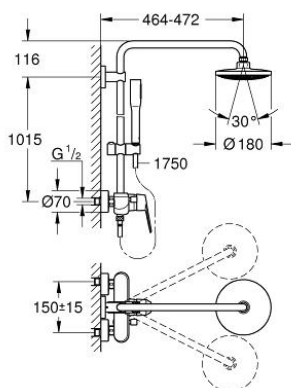

23 058 002 EURODISC COSMOPOLITAN SYSTEM 180 SHOWER SYSTEM WITH SINGLE LEVER MIXER FOR WALL MOUNTING

PRODUCT DESCRIPTION

- Colour: chrome
- consists of:
 - Horizontal swivable 450 mm shower arm
 - Exposed single-lever shower mixer with diverter
- allows change between:
 - head shower Euphoria Cosmopolitan(27 429 000)
 - with ball joint
 - angle of rotation $\pm 15^\circ$
- Euphoria Cosmopolitan hand shower (27 400)
- adjustable in height with gliding element (12 140 000)
- shower hose Silverflex 1750 mm 1/2" x 1/2" (28 388)
- minimum flow rate 7 l/min.
- suitable for instantaneous heaters (min. 19 kW/h)
- GROHE EcoJoy - less water, perfect flow
- GROHE SilkMove
- GROHE DreamSpray - perfect spray pattern
- GROHE LongLife finish
- minimum pressure 1,0 bar

23 058 002 EURODISC COSMOPOLITAN SYSTEM 180 SHOWER SYSTEM WITH SINGLE LEVER MIXER FOR WALL MOUNTING

SPARE PARTS, March 2010 – now

- 1: Lever (Spare part-nr. 46743000)
- 2: Shield (Spare part-nr. 46427000)
- 3: Cartridge (Spare part-nr. 46048000)
- 4: Diverter knob (Spare part-nr. 64309000)
- 5: Diverter (Spare part-nr. 48178000)
- 6: Non-return valve (Spare part-nr. 08565000)
- 7: Screw joint (Spare part-nr. 45044000)
- 8: S-union (Spare part-nr. 12662000)
- 9: Sliding piece (Spare part-nr. 12140000)
- 10: Dirt strainer (Spare part-nr. 0700200M)
- 11: Dirt strainer (Spare part-nr. 48007000)
- 12: Fibre seal dia. 12x2 mm (Spare part-nr. 0138900M)
- 13: Compensation disc (Spare part-nr. 27180000)*
- 14: Shower system pipe for retrofitting (Spare part-nr. 48053000)*
- 15: Shower system pipe for retrofitting (Spare part-nr. 48054000)*
- 16: Special spanner (Spare part-nr. 19377000)*
- 17: Temperature limiter (Spare part-nr. 46308000)*