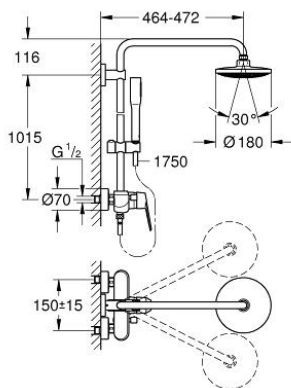

## 23 058 002 EURODISC COSMOPOLITAN SYSTEM 180 SHOWER SYSTEM WITH SINGLE LEVER MIXER FOR WALL MOUNTING

### PRODUCT DESCRIPTION

- Colour: chrome
- consisting of:
  - horizontal swivable 450 mm shower arm
  - exposed single-lever shower mixer with diverter
  - allows change between:
    - head shower Euphoria Cosmopolitan (27 492 000)
    - with ball joint
    - rotation angle  $\pm 15^\circ$
  - Euphoria Cosmopolitan hand shower (27 400)
  - adjustable in height with gliding element (12 140 000)
  - shower hose Silverflex 1750 mm 1/2" x 1/2" (28 388)
  - minimum flow rate 7 l/min
  - suitable for instantaneous heaters from 18 kW/h
  - GROHE EcoJoy - Less water, perfect flow
  - GROHE SilkMove
  - GROHE DreamSpray - perfect spray pattern
  - GROHE LongLife finish
- min. recommended pressure 1.0 bar

### SPARE PARTS, 3月 2010 – now

- 1: Lever (Spare part-nr. 46743000)
- 2: Cap (Spare part-nr. 46427000)
- 3: Cartridge (Spare part-nr. 46048000)
- 4: Diverter knob (Spare part-nr. 64309000)
- 5: Diverter (Spare part-nr. 48178000)
- 6: Non-return valve (Spare part-nr. 08565000)
- 7: Screw connection 1/2" (Spare part-nr. 45044000)
- 8: S-union (Spare part-nr. 12662000)
- 9: Glide element (Spare part-nr. 12140000)
- 10: Dirt strainer (Spare part-nr. 0700200M)
- 11: Dirt strainer (Spare part-nr. 48007000)
- 12: Fibre seal Ø 18,5 x Ø 12 x 2 (Spare part-nr. 0138900M)
- 13: Compensation disc (Spare part-nr. 27180000)\*
- 14: Shower system pipe for retrofitting (Spare part-nr. 48053000)\*
- 15: Shower system pipe for retrofitting (Spare part-nr. 48054000)\*
- 16: Special spanner (Spare part-nr. 19377000)\*
- 17: Temperature limiter (Spare part-nr. 46308000)\*