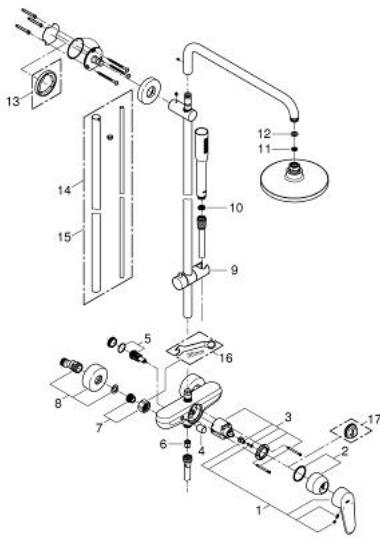

## 23 058 002 EURODISC COSMOPOLITAN SYSTEM 180 SHOWER SYSTEM WITH SINGLE LEVER MIXER FOR WALL MOUNTING

### PRODUCT DESCRIPTION

- Colour: chrome
- consisting of:
  - horizontal swivable 450 mm shower arm
  - exposed single-lever shower mixer with diverter
  - allows change between:
    - head shower Euphoria Cosmopolitan (27 492 000)
    - with ball joint
    - rotation angle  $\pm 15^\circ$
  - Euphoria Cosmopolitan hand shower (27 400)
  - adjustable in height with gliding element (12 140 000)
  - shower hose Silverflex 1750 mm 1/2" x 1/2" (28 388)
  - minimum flow rate 7 l/min
  - suitable for instantaneous heaters from 18 kW/h
  - GROHE EcoJoy - Less water, perfect flow
  - GROHE SilkMove
  - GROHE DreamSpray - perfect spray pattern
  - GROHE LongLife finish
- min. recommended pressure 1.0 bar

### SPARE PARTS, 3月 2010 – now

- 1: Lever (Spare part-nr. 46743000)
- 2: Cap (Spare part-nr. 46427000)
- 3: Cartridge (Spare part-nr. 46048000)
- 4: Diverter knob (Spare part-nr. 64309000)
- 5: Diverter (Spare part-nr. 48178000)
- 6: Non-return valve (Spare part-nr. 08565000)
- 7: Screw connection 1/2" (Spare part-nr. 45044000)
- 8: S-union (Spare part-nr. 12662000)
- 9: Glide element (Spare part-nr. 12140000)
- 10: Dirt strainer (Spare part-nr. 0700200M)
- 11: Dirt strainer (Spare part-nr. 48007000)
- 12: Fibre seal Ø 18,5 x Ø 12 x 2 (Spare part-nr. 0138900M)
- 13: Compensation disc (Spare part-nr. 27180000)\*
- 14: Shower system pipe for retrofitting (Spare part-nr. 48053000)\*
- 15: Shower system pipe for retrofitting (Spare part-nr. 48054000)\*
- 16: Special spanner (Spare part-nr. 19377000)\*
- 17: Temperature limiter (Spare part-nr. 46308000)\*