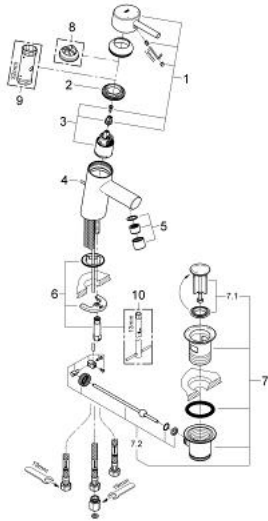

## 23 060 001 **CONCETTO SINGLE-LEVER BASIN MIXER** **S-SIZE**

### PRODUCT DESCRIPTION

- Colour: chrome
- single hole installation
- metal lever
- GROHE SilkMove 35 mm ceramic cartridge
- adjustable flow rate limiter
- GROHE LongLife finish
- GROHE FastFixation installation system with centering support
- flow straightener
- pop-up waste set 1 1/4"
- flexible connection hoses
- for open water heater
- optional temperature limiter ref. no. 46 375
- noise classification 1 in accordance with DIN4109

23 060 001 **CONCETTO SINGLE-LEVER BASIN MIXER**  
**S-SIZE**

**SPARE PARTS**, March 2010 – now

- 1: Lever (Spare part-nr. 46755000)
- 2: Screw coupling (Spare part-nr. 46460000)
- 3: Cartridge (Spare part-nr. 46558000)
- 4: Pop-up rod (Spare part-nr. 46739000)
- 5: Flow straightener (Spare part-nr. 07757000)
- 6: Shank mounting kit (Spare part-nr. 46671000)
- 7: Pop-up waste set 1 1/4" (Spare part-nr. 28910000)
- 7.1: Plug (Spare part-nr. 07182000)
- 7.2: Eccentric rod (Spare part-nr. 07052000)
- 8: Temperature limiter (Spare part-nr. 46375000)\*
- 9: Socket spanner (Spare part-nr. 19332000)\*
- 10: Mounting wrench (Spare part-nr. 19017000)\*