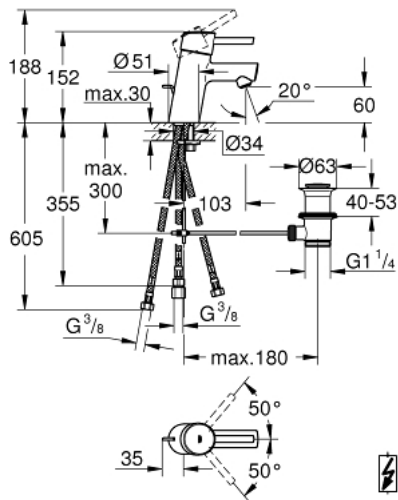

## 23 060 001 **CONCETTO SINGLE-LEVER BASIN MIXER** **S-SIZE**

### PRODUCT DESCRIPTION

- Colour: chrome
- single hole installation
- metal lever
- GROHE SilkMove 35 mm ceramic cartridge
- adjustable flow rate limiter
- GROHE LongLife finish
- GROHE FastFixation installation system with centering support
- flow straightener
- pop-up waste set 1 1/4"
- flexible connection hoses
- for open water heater
- optional temperature limiter ref. no. 46 375
- noise classification 1 in accordance with DIN4109

23 060 001 **CONCETTO SINGLE-LEVER BASIN MIXER**  
**S-SIZE**

**SPARE PARTS**, March 2010 – now

- 1: Lever (Spare part-nr. 46755000)
- 2: Screw coupling (Spare part-nr. 46460000)
- 3: Cartridge (Spare part-nr. 46558000)
- 4: Pop-up rod (Spare part-nr. 46739000)
- 5: Flow straightener (Spare part-nr. 07757000)
- 6: Shank mounting kit (Spare part-nr. 46671000)
- 7: Pop-up waste set 1 1/4" (Spare part-nr. 28910000)
- 7.1: Plug (Spare part-nr. 07182000)
- 7.2: Eccentric rod (Spare part-nr. 07052000)
- 8: Temperature limiter (Spare part-nr. 46375000)\*
- 9: Socket spanner (Spare part-nr. 19332000)\*
- 10: Mounting wrench (Spare part-nr. 19017000)\*