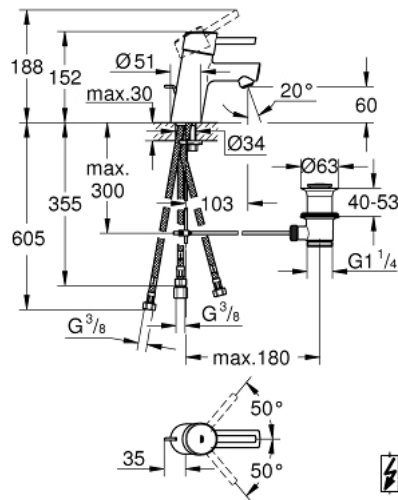

23 060 001 CONCETTO SINGLE-LEVER BASIN MIXER 1/2" S-SIZE

PRODUCT DESCRIPTION

- Colour: chrome
- single hole installation
- metal lever
- GROHE SilkMove 35 mm ceramic cartridge
- adjustable flow rate limiter
- GROHE LongLife finish
- GROHE FastFixation installation system with centering support
- flow straightener
- pop-up waste set 1 1/4"
- flexible connection hoses
- for open water heater
- optional temperature limiter ref. no. 46 375
- noise classification I in accordance with DIN 4109

23 060 001 **CONCETTO SINGLE-LEVER BASIN MIXER 1/2"**
S-SIZE

SPARE PARTS, 3月 2010 – now

- 1: Lever (Spare part-nr. 46755000)
 - 2: Screw coupling (Spare part-nr. 46460000)
 - 3: Cartridge (Spare part-nr. 46558000)
 - 4: Pop-up rod (Spare part-nr. 46739000)
 - 5: Flow straightener (Spare part-nr. 07757000)
 - 6: Shank mounting kit (Spare part-nr. 46671000)
 - 7: Waste set 1 1/4" (Spare part-nr. 28910000)
 - 7.1: Plug (Spare part-nr. 07182000)
 - 7.2: Eccentric rod (Spare part-nr. 07052000)
 - 8: Temperature limiter (Spare part-nr. 46375000)*
 - 9: Socket spanner (Spare part-nr. 19332000)*
 - 10: Mounting wrench (Spare part-nr. 19017000)*
- * Optional accessories