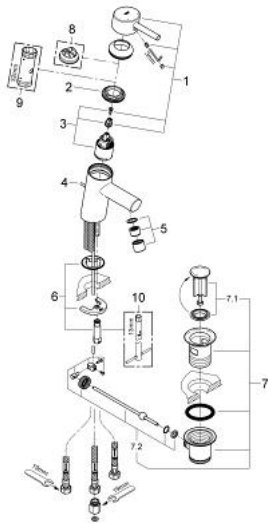

23 060 001 CONCETTO SINGLE-LEVER BASIN MIXER 1/2" S-SIZE

PRODUCT DESCRIPTION

- Colour: chrome
- single hole installation
- metal lever
- GROHE SilkMove 35 mm ceramic cartridge
- adjustable flow rate limiter
- GROHE LongLife finish
- GROHE FastFixation installation system with centering support
- flow straightener
- pop-up waste set 1 1/4"
- flexible connection hoses
- for open water heater
- optional temperature limiter ref. no. 46 375
- noise classification I in accordance with DIN 4109

23 060 001 **CONCETTO SINGLE-LEVER BASIN MIXER 1/2"**
S-SIZE

SPARE PARTS, 3月 2010 – now

- 1: Lever (Spare part-nr. 46755000)
 - 2: Screw coupling (Spare part-nr. 46460000)
 - 3: Cartridge (Spare part-nr. 46558000)
 - 4: Pop-up rod (Spare part-nr. 46739000)
 - 5: Flow straightener (Spare part-nr. 07757000)
 - 6: Shank mounting kit (Spare part-nr. 46671000)
 - 7: Waste set 1 1/4" (Spare part-nr. 28910000)
 - 7.1: Plug (Spare part-nr. 07182000)
 - 7.2: Eccentric rod (Spare part-nr. 07052000)
 - 8: Temperature limiter (Spare part-nr. 46375000)*
 - 9: Socket spanner (Spare part-nr. 19332000)*
 - 10: Mounting wrench (Spare part-nr. 19017000)*
- * Optional accessories