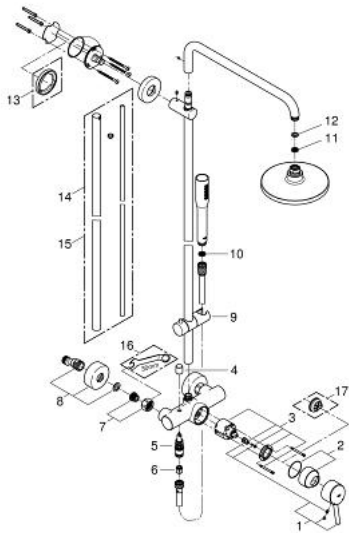

## 23 061 001 EUPHORIA CONCERTO SYSTEM 180 SHOWER SYSTEM WITH SINGLE LEVER MIXER FOR WALL MOUNTING

### PRODUCT DESCRIPTION

- Colour: chrome
- consisting of:
  - horizontal swivable 450 mm shower arm
  - exposed single-lever shower mixer with diverter
  - allows change between:
    - head shower Euphoria Cosmopolitan (27 492 000)
    - spray pattern: Rain
    - with ball joint
    - rotation angle  $\pm 15^\circ$
  - Euphoria Cosmopolitan hand shower (27 400)
  - adjustable in height with gliding element (12 140 000)
  - 9.5 l/min flow limiter
  - GROHE SilkMove 46 mm ceramic cartridge
  - GROHE DreamSpray - perfect spray pattern
  - GROHE LongLife finish
  - GROHE SpeedClean - effortless limescale removal
  - Inner WaterGuide - inner insulation for surface protection
  - TwistStop - to prevent hose from twisting
  - suitable for instantaneous heaters from 18 kW/h
  - minimum flow rate 7 l/min
  - min. recommended pressure 1.0 bar

### SPARE PARTS, 3月 2010 – now

- 1: Lever (Spare part-nr. 46723000)
- 2: Cap (Spare part-nr. 46025000)
- 3: Cartridge (Spare part-nr. 46048000)
- 4: Diverter knob (Spare part-nr. 64309000)
- 5: Diverter (Spare part-nr. 65655000)
- 6: Non-return valve (Spare part-nr. 08565000)
- 7: Screw connection 1/2" (Spare part-nr. 45044000)
- 8: S-union (Spare part-nr. 12662000)
- 9: Glide element (Spare part-nr. 12140000)
- 10: Dirt strainer (Spare part-nr. 0700200M)
- 11: Dirt strainer (Spare part-nr. 48007000)
- 12: Fibre seal Ø 18,5 x Ø 12 x 2 (Spare part-nr. 0138900M)
- 13: Compensation disc (Spare part-nr. 27180000)\*
- 14: Shower system pipe for retrofitting (Spare part-nr. 48053000)\*
- 15: Shower system pipe for retrofitting (Spare part-nr. 48054000)\*
- 16: Special spanner (Spare part-nr. 19377000)\*
- 17: Temperature limiter (Spare part-nr. 46375000)\*