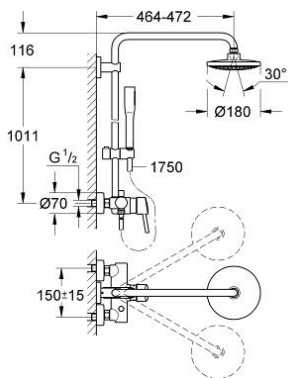

## 23 061 001 EUPHORIA CONCERTO SYSTEM 180 SHOWER SYSTEM WITH SINGLE LEVER MIXER FOR WALL MOUNTING

### PRODUCT DESCRIPTION

- Colour: chrome
- consisting of:
  - horizontal swivable 450 mm shower arm
  - exposed single-lever shower mixer with diverter
  - allows change between:
    - head shower Euphoria Cosmopolitan (27 492 000)
    - spray pattern: Rain
    - with ball joint
    - rotation angle  $\pm 15^\circ$
  - Euphoria Cosmopolitan hand shower (27 400)
  - adjustable in height with gliding element (12 140 000)
  - 9.5 l/min flow limiter
  - GROHE SilkMove 46 mm ceramic cartridge
  - GROHE DreamSpray - perfect spray pattern
  - GROHE LongLife finish
  - GROHE SpeedClean - effortless limescale removal
  - Inner WaterGuide - inner insulation for surface protection
  - TwistStop - to prevent hose from twisting
  - suitable for instantaneous heaters from 18 kW/h
  - minimum flow rate 7 l/min
  - min. recommended pressure 1.0 bar

### SPARE PARTS, 3月 2010 – now

- 1: Lever (Spare part-nr. 46723000)
- 2: Cap (Spare part-nr. 46025000)
- 3: Cartridge (Spare part-nr. 46048000)
- 4: Diverter knob (Spare part-nr. 64309000)
- 5: Diverter (Spare part-nr. 65655000)
- 6: Non-return valve (Spare part-nr. 08565000)
- 7: Screw connection 1/2" (Spare part-nr. 45044000)
- 8: S-union (Spare part-nr. 12662000)
- 9: Glide element (Spare part-nr. 12140000)
- 10: Dirt strainer (Spare part-nr. 0700200M)
- 11: Dirt strainer (Spare part-nr. 48007000)
- 12: Fibre seal Ø 18,5 x Ø 12 x 2 (Spare part-nr. 0138900M)
- 13: Compensation disc (Spare part-nr. 27180000)\*
- 14: Shower system pipe for retrofitting (Spare part-nr. 48053000)\*
- 15: Shower system pipe for retrofitting (Spare part-nr. 48054000)\*
- 16: Special spanner (Spare part-nr. 19377000)\*
- 17: Temperature limiter (Spare part-nr. 46375000)\*