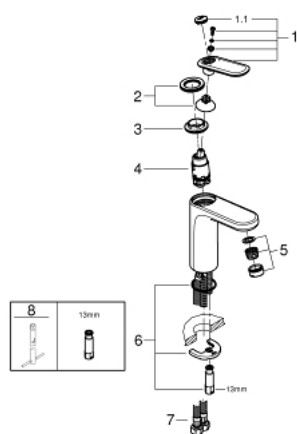

23 065 000 **VERIS SINGLE-LEVER BASIN MIXER 1/2"**
M-SIZE

PRODUCT DESCRIPTION

- Colour: chrome
- single hole installation
- GROHE SilkMove 28 mm ceramic cartridge
- GROHE LongLife finish
- rapid-installation-system
- SpeedClean Mousseur
- without lift rod and without pop up waste
- flexible connection hoses

23 065 000 **VERIS SINGLE-LEVER BASIN MIXER 1/2"**
M-SIZE

SPARE PARTS, May 2010 – now

- 1: Lever (Spare part-nr. 46661000)
 - 1.1: Cap (Spare part-nr. 46672000)
 - 2: Shield (Spare part-nr. 46662000)
 - 3: Ring (Spare part-nr. 64571000)
 - 4: Cartridge (Spare part-nr. 46580000)
 - 5: Mousseur (Spare part-nr. 13929000)
 - 6: Shank mounting kit (Spare part-nr. 46671000)
 - 7: Connection hose (Spare part-nr. 46255000)
 - 8: Mounting wrench (Spare part-nr. 19017000)*
- * Optional accessories