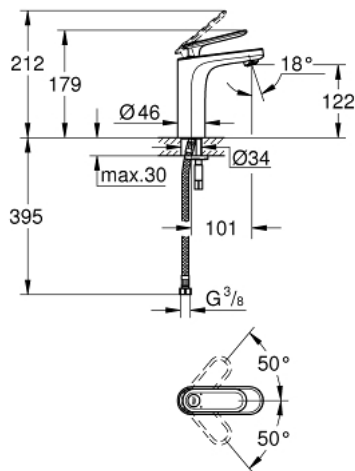

23 065 000 **VERIS SINGLE-LEVER BASIN MIXER 1/2"**
M-SIZE

PRODUCT DESCRIPTION

- Colour: chrome
- single hole installation
- GROHE SilkMove 28 mm ceramic cartridge
- GROHE LongLife finish
- rapid-installation-system
- SpeedClean Mousseur
- without lift rod and without pop up waste
- flexible connection hoses

23 065 000 **VERIS SINGLE-LEVER BASIN MIXER 1/2"**
M-SIZE

SPARE PARTS, May 2010 – now

- 1: Lever (Spare part-nr. 46661000)
 - 1.1: Cap (Spare part-nr. 46672000)
 - 2: Shield (Spare part-nr. 46662000)
 - 3: Ring (Spare part-nr. 64571000)
 - 4: Cartridge (Spare part-nr. 46580000)
 - 5: Mousseur (Spare part-nr. 13929000)
 - 6: Shank mounting kit (Spare part-nr. 46671000)
 - 7: Connection hose (Spare part-nr. 46255000)
 - 8: Mounting wrench (Spare part-nr. 19017000)*
- * Optional accessories