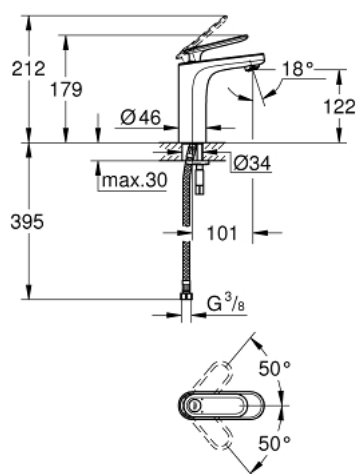

23 065 000 **VERIS SINGLE-LEVER BASIN MIXER 1/2"**
M-SIZE

PRODUCT DESCRIPTION

- Colour: chrome
- single hole installation
- GROHE SilkMove 28 mm ceramic cartridge
- GROHE LongLife finish
- rapid installation system
- SpeedClean mousseur
- without lift rod and without pop up waste
- flexible connection hoses

23 065 000 **VERIS SINGLE-LEVER BASIN MIXER 1/2"**
M-SIZE

SPARE PARTS, 5月 2010 – now

- 1: Lever (Spare part-nr. 46661000)
 - 1.1: Cover cap (Spare part-nr. 46672000)
 - 2: Cap (Spare part-nr. 46662000)
 - 3: Ring (Spare part-nr. 64571000)
 - 4: Cartridge (Spare part-nr. 46580000)
 - 5: Mousseur (Spare part-nr. 13929000)
 - 6: Shank mounting kit (Spare part-nr. 46671000)
 - 7: Connection hose (Spare part-nr. 46255000)
 - 8: Mounting wrench (Spare part-nr. 19017000)*
- * Optional accessories