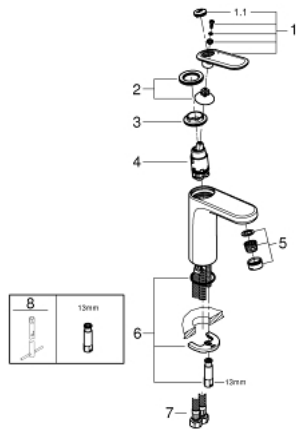

23 065 000 **VERIS SINGLE-LEVER BASIN MIXER 1/2"**
M-SIZE

PRODUCT DESCRIPTION

- Colour: chrome
- single hole installation
- GROHE SilkMove 28 mm ceramic cartridge
- GROHE LongLife finish
- rapid installation system
- SpeedClean mousseur
- without lift rod and without pop up waste
- flexible connection hoses

23 065 000 **VERIS SINGLE-LEVER BASIN MIXER 1/2"**
M-SIZE

SPARE PARTS, 5月 2010 – now

- 1: Lever (Spare part-nr. 46661000)
 - 1.1: Cover cap (Spare part-nr. 46672000)
 - 2: Cap (Spare part-nr. 46662000)
 - 3: Ring (Spare part-nr. 64571000)
 - 4: Cartridge (Spare part-nr. 46580000)
 - 5: Mousseur (Spare part-nr. 13929000)
 - 6: Shank mounting kit (Spare part-nr. 46671000)
 - 7: Connection hose (Spare part-nr. 46255000)
 - 8: Mounting wrench (Spare part-nr. 19017000)*
- * Optional accessories