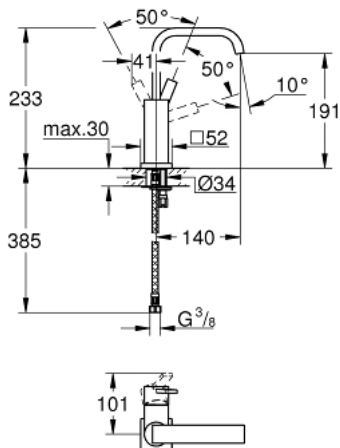

23 076 000 **ALLURE SINGLE-LEVER BASIN MIXER 1/2"**  
**L-SIZE**

**PRODUCT DESCRIPTION**

- Colour: chrome
- single hole installation
- GROHE SilkMove 28 mm ceramic cartridge
- GROHE LongLife finish
- GROHE Water Saving 6.0 l/min flow limiter
- rapid installation system
- mousseur
- U-spout
- without lift rod and without pop up waste
- flexible connection hoses

23 076 000 **ALLURE SINGLE-LEVER BASIN MIXER 1/2"**  
**L-SIZE**

**SPARE PARTS**, 8月 2016 – now

- 1: Lever (Spare part-nr. 46610000)
  - 2: Cap (Spare part-nr. 46581000)
  - 3: Fitting ring (Spare part-nr. 07419000)
  - 4: Cartridge (Spare part-nr. 46580000)
  - 5: Shank mounting kit (Spare part-nr. 46671000)
  - 6: Mousseur (Spare part-nr. 13220000)
  - 7: Connection hose (Spare part-nr. 46255000)
  - 8: Mounting wrench (Spare part-nr. 19017000)\*
- \* Optional accessories