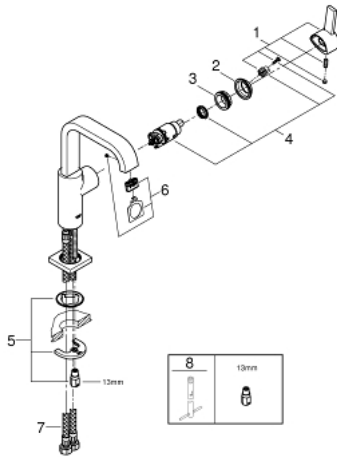

23 076 000 **ALLURE SINGLE-LEVER BASIN MIXER 1/2"**  
**L-SIZE**

**PRODUCT DESCRIPTION**

- Colour: chrome
- single hole installation
- GROHE SilkMove 28 mm ceramic cartridge
- GROHE LongLife finish
- GROHE Water Saving 6.0 l/min flow limiter
- rapid installation system
- mousseur
- U-spout
- without lift rod and without pop up waste
- flexible connection hoses

23 076 000 **ALLURE SINGLE-LEVER BASIN MIXER 1/2"**  
**L-SIZE**

**SPARE PARTS**, 8月 2016 – now

- 1: Lever (Spare part-nr. 46610000)
  - 2: Cap (Spare part-nr. 46581000)
  - 3: Fitting ring (Spare part-nr. 07419000)
  - 4: Cartridge (Spare part-nr. 46580000)
  - 5: Shank mounting kit (Spare part-nr. 46671000)
  - 6: Mousseur (Spare part-nr. 13220000)
  - 7: Connection hose (Spare part-nr. 46255000)
  - 8: Mounting wrench (Spare part-nr. 19017000)\*
- \* Optional accessories