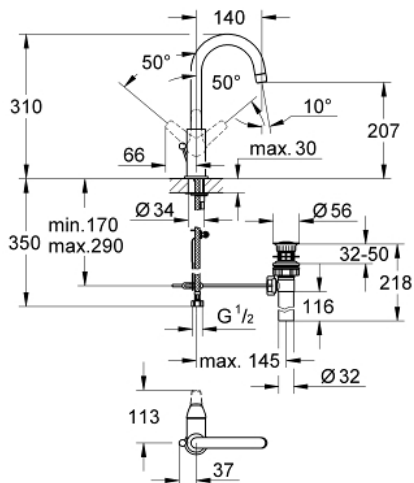

23 086 000 GROHE BAUFLOW SINGLE-LEVER BASIN MIXER

PRODUCT DESCRIPTION

- Colour: chrome
- single hole installation
- metal lever
- GROHE SmoothControl 28 mm ceramic cartridge
- GROHE LongLife finish
- swivelling tubular spout
- mousseur
- flexible connection hoses
- pop-up waste set 1 1/4"
- rapid-installation-system

23 086 000 GROHE BAUFLOW SINGLE-LEVER BASIN MIXER

SPARE PARTS, May 2012 – now

- 1: Lever (Spare part-nr. 46771000)
- 2: Cartridge (Spare part-nr. 46580000)
- 3: Mousseur (Spare part-nr. 13928000)
- 4: Pop-up rod (Spare part-nr. 06329000)
- 5: Shank mounting kit (Spare part-nr. 46249000)
- 6: Fitting ring (Spare part-nr. 07419000)
- 7: Shield (Spare part-nr. 46581000)
- 8: Mounting wrench (Spare part-nr. 19017000)*