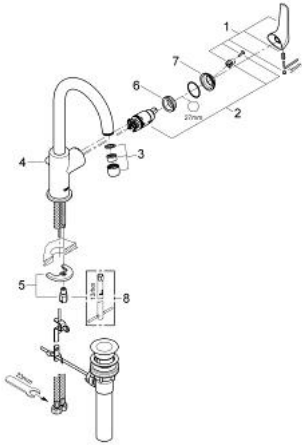

23 086 000 GROHE BAUFLOW SINGLE-LEVER BASIN MIXER

PRODUCT DESCRIPTION

- Colour: chrome
- single hole installation
- metal lever
- GROHE SmoothControl 28 mm ceramic cartridge
- GROHE LongLife finish
- swivelling tubular spout
- mousseur
- flexible connection hoses
- pop-up waste set 1 1/4"
- rapid-installation-system

23 086 000 GROHE BAUFLOW SINGLE-LEVER BASIN MIXER

SPARE PARTS, May 2012 – now

- 1: Lever (Spare part-nr. 46771000)
- 2: Cartridge (Spare part-nr. 46580000)
- 3: Mousseur (Spare part-nr. 13928000)
- 4: Pop-up rod (Spare part-nr. 06329000)
- 5: Shank mounting kit (Spare part-nr. 46249000)
- 6: Fitting ring (Spare part-nr. 07419000)
- 7: Shield (Spare part-nr. 46581000)
- 8: Mounting wrench (Spare part-nr. 19017000)*