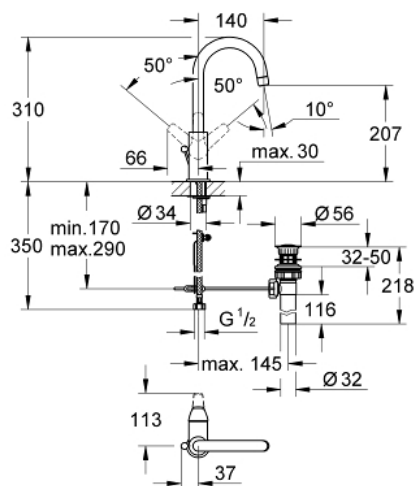

23 086 000 GROHE BAUFLOW SINGLE-LEVER BASIN MIXER 1/2"

PRODUCT DESCRIPTION

- Colour: chrome
- single hole installation
- metal lever
- GROHE SmoothControl 28 mm ceramic cartridge
- GROHE LongLife finish
- swivel tubular spout
- mousseur
- flexible connection hoses
- pop-up waste set 1 1/4"
- rapid installation system

23 086 000 GROHE BAUFLOW SINGLE-LEVER BASIN MIXER 1/2"

SPARE PARTS, 5月 2012 – now

- 1: Lever (Spare part-nr. 46771000)
 - 2: Cartridge (Spare part-nr. 46580000)
 - 3: Mousseur (Spare part-nr. 13928000)
 - 4: Pop-up rod (Spare part-nr. 06329000)
 - 5: Shank mounting kit (Spare part-nr. 46249000)
 - 6: Fitting ring (Spare part-nr. 07419000)
 - 7: Cap (Spare part-nr. 46581000)
 - 8: Mounting wrench (Spare part-nr. 19017000)*
- * Optional accessories