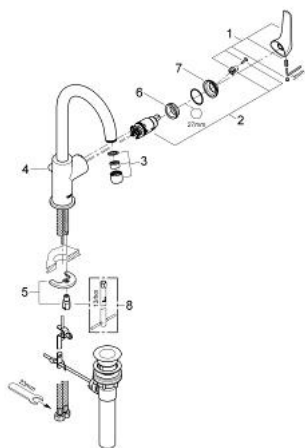

23 086 000 GROHE BAUFLOW SINGLE-LEVER BASIN MIXER 1/2"

PRODUCT DESCRIPTION

- Colour: chrome
- single hole installation
- metal lever
- GROHE SmoothControl 28 mm ceramic cartridge
- GROHE LongLife finish
- swivel tubular spout
- mousseur
- flexible connection hoses
- pop-up waste set 1 1/4"
- rapid installation system

23 086 000 GROHE BAUFLOW SINGLE-LEVER BASIN MIXER 1/2"

SPARE PARTS, 5月 2012 – now

- 1: Lever (Spare part-nr. 46771000)
 - 2: Cartridge (Spare part-nr. 46580000)
 - 3: Mousseur (Spare part-nr. 13928000)
 - 4: Pop-up rod (Spare part-nr. 06329000)
 - 5: Shank mounting kit (Spare part-nr. 46249000)
 - 6: Fitting ring (Spare part-nr. 07419000)
 - 7: Cap (Spare part-nr. 46581000)
 - 8: Mounting wrench (Spare part-nr. 19017000)*
- * Optional accessories