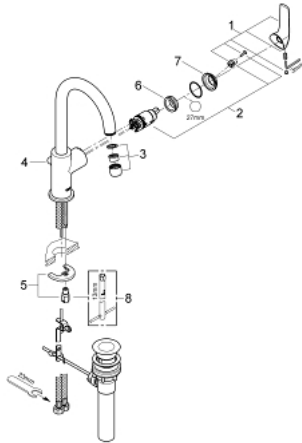

## 23 090 000 GROHE BAUCURVE SINGLE-LEVER BASIN MIXER

### PRODUCT DESCRIPTION

- Colour: chrome
- single hole installation
- metal lever
- GROHE SmoothControl 28 mm ceramic cartridge
- GROHE LongLife finish
- swivelling tubular spout
- mousseur
- pop-up waste set 1 1/4"
- flexible connection hoses
- rapid-installation-system

### SPARE PARTS, May 2012 – now

- 1: Lever (Spare part-nr. 46777000)
- 2: Cartridge (Spare part-nr. 46580000)
- 3: Mousseur (Spare part-nr. 13928000)
- 4: Pop-up rod (Spare part-nr. 06329000)
- 5: Shank mounting kit (Spare part-nr. 46249000)
- 6: Fitting ring (Spare part-nr. 07419000)
- 7: Shield (Spare part-nr. 46581000)
- 8: Mounting wrench (Spare part-nr. 19017000)\*