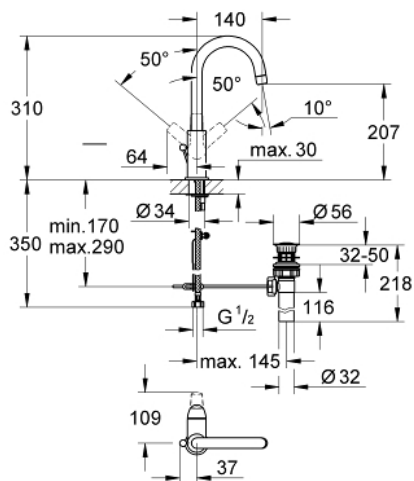

## 23 090 000 GROHE BAUCURVE SINGLE-LEVER BASIN MIXER

### PRODUCT DESCRIPTION

- Colour: chrome
- single hole installation
- metal lever
- GROHE SmoothControl 28 mm ceramic cartridge
- GROHE LongLife finish
- swivelling tubular spout
- mousseur
- pop-up waste set 1 1/4"
- flexible connection hoses
- rapid-installation-system

### SPARE PARTS, May 2012 – now

- 1: Lever (Spare part-nr. 46777000)
- 2: Cartridge (Spare part-nr. 46580000)
- 3: Mousseur (Spare part-nr. 13928000)
- 4: Pop-up rod (Spare part-nr. 06329000)
- 5: Shank mounting kit (Spare part-nr. 46249000)
- 6: Fitting ring (Spare part-nr. 07419000)
- 7: Shield (Spare part-nr. 46581000)
- 8: Mounting wrench (Spare part-nr. 19017000)\*