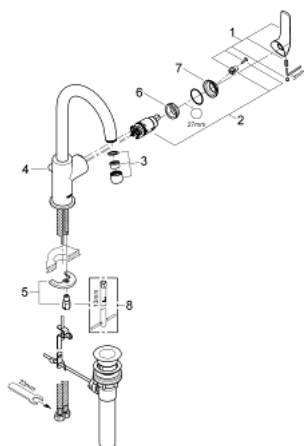

23 090 000 GROHE BAUCURVE SINGLE-LEVER BASIN MIXER 1/2"

PRODUCT DESCRIPTION

- Colour: chrome
- single hole installation
- metal lever
- GROHE SmoothControl 28 mm ceramic cartridge
- GROHE LongLife finish
- swivel tubular spout
- mousseur
- pop-up waste set 1"
- flexible connection hoses
- rapid installation system

23 090 000 GROHE BAUCURVE SINGLE-LEVER BASIN MIXER 1/2"

SPARE PARTS, 5月 2012 – now

- 1: Lever (Spare part-nr. 46777000)
 - 2: Cartridge (Spare part-nr. 46580000)
 - 3: Mousseur (Spare part-nr. 13928000)
 - 4: Pop-up rod (Spare part-nr. 06329000)
 - 5: Shank mounting kit (Spare part-nr. 46249000)
 - 6: Fitting ring (Spare part-nr. 07419000)
 - 7: Cap (Spare part-nr. 46581000)
 - 8: Mounting wrench (Spare part-nr. 19017000)*
- * Optional accessories