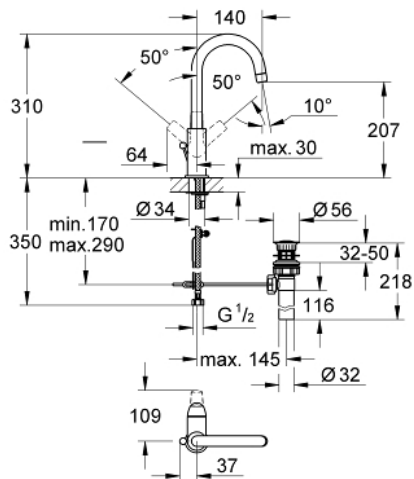

23 090 000 GROHE BAUCURVE SINGLE-LEVER BASIN MIXER 1/2"

PRODUCT DESCRIPTION

- Colour: chrome
- single hole installation
- metal lever
- GROHE SmoothControl 28 mm ceramic cartridge
- GROHE LongLife finish
- swivel tubular spout
- mousseur
- pop-up waste set 1"
- flexible connection hoses
- rapid installation system

23 090 000 GROHE BAUCURVE SINGLE-LEVER BASIN MIXER 1/2"

SPARE PARTS, 5月 2012 – now

- 1: Lever (Spare part-nr. 46777000)
 - 2: Cartridge (Spare part-nr. 46580000)
 - 3: Mousseur (Spare part-nr. 13928000)
 - 4: Pop-up rod (Spare part-nr. 06329000)
 - 5: Shank mounting kit (Spare part-nr. 46249000)
 - 6: Fitting ring (Spare part-nr. 07419000)
 - 7: Cap (Spare part-nr. 46581000)
 - 8: Mounting wrench (Spare part-nr. 19017000)*
- * Optional accessories