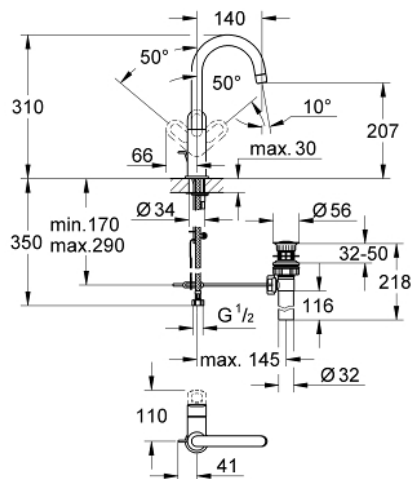

23 091 000 BAULoop SINGLE-LEVER BASIN MIXER

PRODUCT DESCRIPTION

- Colour: chrome
- single hole installation
- metal lever
- GROHE SmoothControl 28 mm ceramic cartridge
- GROHE LongLife finish
- swivelling tubular spout
- mousseur
- pop-up waste set 1 1/4"
- flexible connection hoses
- rapid-installation-system

23 091 000 BAULoop SINGLE-LEVER BASIN MIXER

SPARE PARTS, May 2012 – now

- 1: Lever (Spare part-nr. 46779000)
- 2: Cartridge (Spare part-nr. 46580000)
- 3: Mousseur (Spare part-nr. 13928000)
- 4: Pop-up rod (Spare part-nr. 46739000)
- 5: Shank mounting kit (Spare part-nr. 46249000)
- 6: Fitting ring (Spare part-nr. 07419000)
- 7: Shield (Spare part-nr. 46581000)
- 8: Mounting wrench (Spare part-nr. 19017000)*