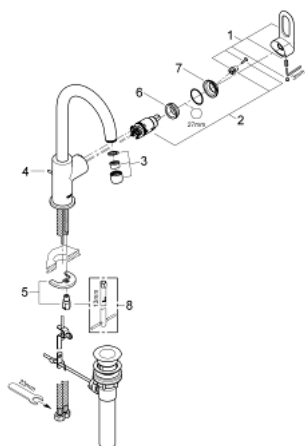

23 091 000 BAULoop SINGLE-LEVER BASIN MIXER

PRODUCT DESCRIPTION

- Colour: chrome
- single hole installation
- metal lever
- GROHE SmoothControl 28 mm ceramic cartridge
- GROHE LongLife finish
- swivelling tubular spout
- mousseur
- pop-up waste set 1 1/4"
- flexible connection hoses
- rapid-installation-system

23 091 000 BAULoop SINGLE-LEVER BASIN MIXER

SPARE PARTS, May 2012 – now

- 1: Lever (Spare part-nr. 46779000)
- 2: Cartridge (Spare part-nr. 46580000)
- 3: Mousseur (Spare part-nr. 13928000)
- 4: Pop-up rod (Spare part-nr. 46739000)
- 5: Shank mounting kit (Spare part-nr. 46249000)
- 6: Fitting ring (Spare part-nr. 07419000)
- 7: Shield (Spare part-nr. 46581000)
- 8: Mounting wrench (Spare part-nr. 19017000)*