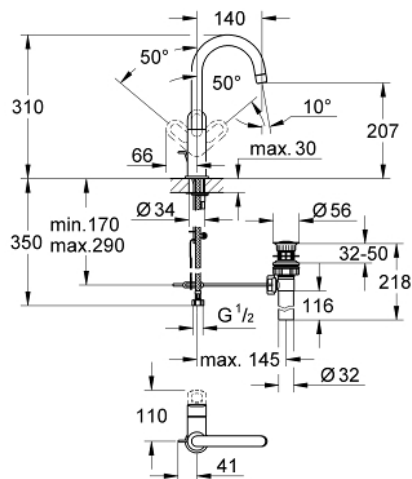

23 091 000 BAULoop SINGLE-LEVER BASIN MIXER 1/2"

PRODUCT DESCRIPTION

- Colour: chrome
- single hole installation
- metal lever
- GROHE SmoothControl 28 mm ceramic cartridge
- GROHE LongLife finish
- swivel tubular spout
- mousseur
- pop-up waste set 1 1/4"
- flexible connection hoses
- rapid installation system

23 091 000 BAULOOP SINGLE-LEVER BASIN MIXER 1/2"

SPARE PARTS, 5月 2012 – now

- 1: Lever (Spare part-nr. 46779000)
 - 2: Cartridge (Spare part-nr. 46580000)
 - 3: Mousseur (Spare part-nr. 13928000)
 - 4: Pop-up rod (Spare part-nr. 46739000)
 - 5: Shank mounting kit (Spare part-nr. 46249000)
 - 6: Fitting ring (Spare part-nr. 07419000)
 - 7: Cap (Spare part-nr. 46581000)
 - 8: Mounting wrench (Spare part-nr. 19017000)*
- * Optional accessories