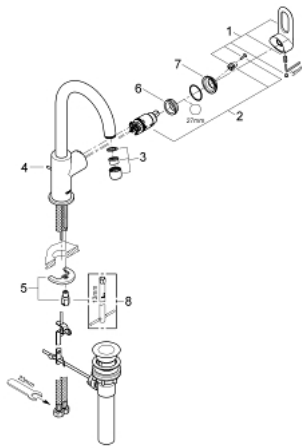

23 091 000 BAULoop SINGLE-LEVER BASIN MIXER 1/2"

PRODUCT DESCRIPTION

- Colour: chrome
- single hole installation
- metal lever
- GROHE SmoothControl 28 mm ceramic cartridge
- GROHE LongLife finish
- swivel tubular spout
- mousseur
- pop-up waste set 1 1/4"
- flexible connection hoses
- rapid installation system

23 091 000 BAULOOP SINGLE-LEVER BASIN MIXER 1/2"

SPARE PARTS, 5月 2012 – now

- 1: Lever (Spare part-nr. 46779000)
 - 2: Cartridge (Spare part-nr. 46580000)
 - 3: Mousseur (Spare part-nr. 13928000)
 - 4: Pop-up rod (Spare part-nr. 46739000)
 - 5: Shank mounting kit (Spare part-nr. 46249000)
 - 6: Fitting ring (Spare part-nr. 07419000)
 - 7: Cap (Spare part-nr. 46581000)
 - 8: Mounting wrench (Spare part-nr. 19017000)*
- * Optional accessories