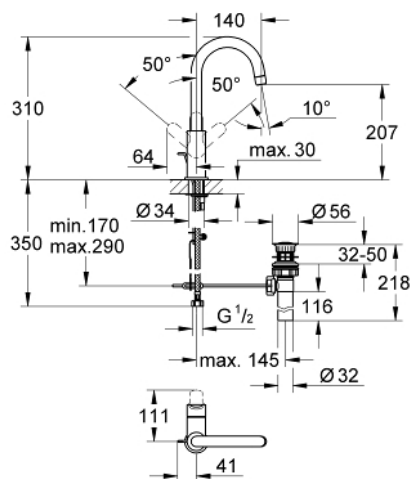

23 093 000 **BAUEDGE SINGLE-LEVER BASIN MIXER 1/2"**  
**L-SIZE**

**PRODUCT DESCRIPTION**

- Colour: chrome
- single hole installation
- metal lever
- GROHE SmoothControl 28 mm ceramic cartridge
- GROHE LongLife finish
- swivelling tubular spout
- mousseur
- pop-up waste set 1 1/4"
- flexible connection hoses
- rapid-installation-system

23 093 000 **BAUEDGE SINGLE-LEVER BASIN MIXER 1/2"**  
**L-SIZE**

**SPARE PARTS**, May 2012 – now

- 1: Lever (Spare part-nr. 46812000)
- 2: Cartridge (Spare part-nr. 46580000)
- 3: Mousseur (Spare part-nr. 13928000)
- 4: Pop-up rod (Spare part-nr. 10769000)
- 5: Shank mounting kit (Spare part-nr. 46249000)
- 6: Fitting ring (Spare part-nr. 07419000)
- 7: Shield (Spare part-nr. 46581000)
- 8: Mounting wrench (Spare part-nr. 19017000)\*