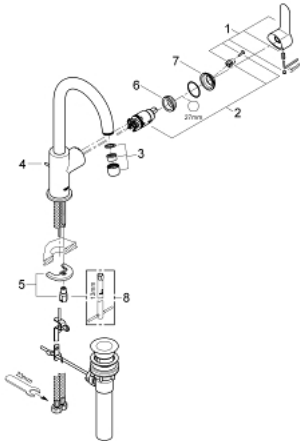

23 093 000 **BAUEDGE SINGLE-LEVER BASIN MIXER 1/2"**  
**L-SIZE**

**PRODUCT DESCRIPTION**

- Colour: chrome
- single hole installation
- metal lever
- GROHE SmoothControl 28 mm ceramic cartridge
- GROHE LongLife finish
- swivelling tubular spout
- mousseur
- pop-up waste set 1 1/4"
- flexible connection hoses
- rapid-installation-system

23 093 000 **BAUEDGE SINGLE-LEVER BASIN MIXER 1/2"**  
**L-SIZE**

**SPARE PARTS**, May 2012 – now

- 1: Lever (Spare part-nr. 46812000)
- 2: Cartridge (Spare part-nr. 46580000)
- 3: Mousseur (Spare part-nr. 13928000)
- 4: Pop-up rod (Spare part-nr. 10769000)
- 5: Shank mounting kit (Spare part-nr. 46249000)
- 6: Fitting ring (Spare part-nr. 07419000)
- 7: Shield (Spare part-nr. 46581000)
- 8: Mounting wrench (Spare part-nr. 19017000)\*