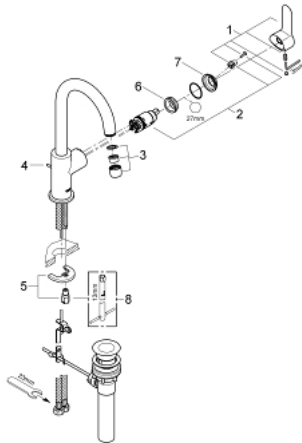

## 23 093 000 BAUEDGE SINGLE-LEVER BASIN MIXER 1/2" L-SIZE

### PRODUCT DESCRIPTION

- Colour: chrome
- single hole installation
- metal lever
- GROHE SmoothControl 28 mm ceramic cartridge
- GROHE LongLife finish
- swivel tubular spout
- mousseur
- pop-up waste set 1"
- flexible connection hoses
- rapid installation system

23 093 000 **BAUEDGE SINGLE-LEVER BASIN MIXER 1/2"**  
**L-SIZE**

**SPARE PARTS**, 5月 2012 – now

- 1: Lever (Spare part-nr. 46812000)
  - 2: Cartridge (Spare part-nr. 46580000)
  - 3: Mousseur (Spare part-nr. 13928000)
  - 4: Pop-up rod (Spare part-nr. 10769000)
  - 5: Shank mounting kit (Spare part-nr. 46249000)
  - 6: Fitting ring (Spare part-nr. 07419000)
  - 7: Cap (Spare part-nr. 46581000)
  - 8: Mounting wrench (Spare part-nr. 19017000)\*
- \* Optional accessories