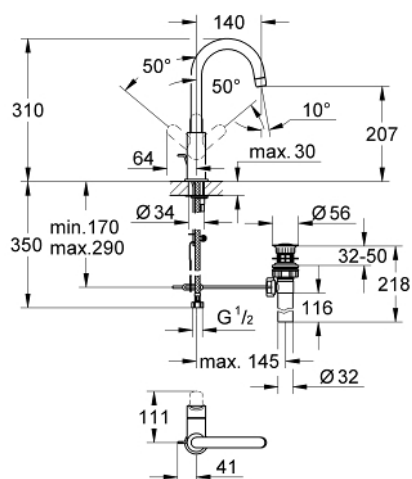

## 23 093 000 BAUEDGE SINGLE-LEVER BASIN MIXER 1/2" L-SIZE

### PRODUCT DESCRIPTION

- Colour: chrome
- single hole installation
- metal lever
- GROHE SmoothControl 28 mm ceramic cartridge
- GROHE LongLife finish
- swivel tubular spout
- mousseur
- pop-up waste set 1"
- flexible connection hoses
- rapid installation system

23 093 000 **BAUEDGE SINGLE-LEVER BASIN MIXER 1/2"**  
**L-SIZE**

**SPARE PARTS**, 5月 2012 – now

- 1: Lever (Spare part-nr. 46812000)
  - 2: Cartridge (Spare part-nr. 46580000)
  - 3: Mousseur (Spare part-nr. 13928000)
  - 4: Pop-up rod (Spare part-nr. 10769000)
  - 5: Shank mounting kit (Spare part-nr. 46249000)
  - 6: Fitting ring (Spare part-nr. 07419000)
  - 7: Cap (Spare part-nr. 46581000)
  - 8: Mounting wrench (Spare part-nr. 19017000)\*
- \* Optional accessories