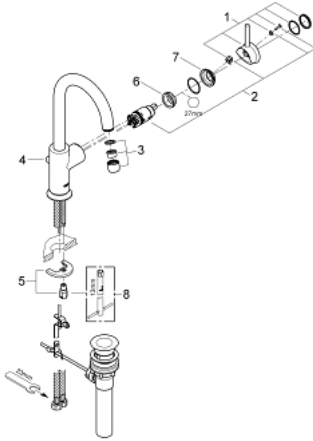

23 095 000 GROHE BAUCLASSIC SINGLE-LEVER BASIN MIXER

PRODUCT DESCRIPTION

- Colour: chrome
- metal lever
- single hole installation
- GROHE SmoothControl 28 mm ceramic cartridge
- GROHE LongLife finish
- swivelling tubular spout
- mousseur
- pop-up waste set 1 1/4"
- flexible connection hoses
- rapid-installation-system

23 095 000 GROHE BAUCLASSIC SINGLE-LEVER BASIN MIXER

SPARE PARTS, May 2012 – now

- 1: Lever (Spare part-nr. 46814000)
- 2: Cartridge (Spare part-nr. 46580000)
- 3: Mousseur (Spare part-nr. 13928000)
- 4: Pop-up rod (Spare part-nr. 06329000)
- 5: Shank mounting kit (Spare part-nr. 46249000)
- 6: Fitting ring (Spare part-nr. 07419000)
- 7: Shield (Spare part-nr. 46581000)
- 8: Mounting wrench (Spare part-nr. 19017000)*