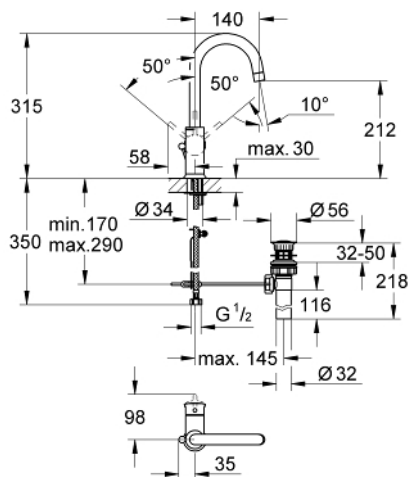

23 095 000 GROHE BAUCLASSIC SINGLE-LEVER BASIN MIXER

PRODUCT DESCRIPTION

- Colour: chrome
- metal lever
- single hole installation
- GROHE SmoothControl 28 mm ceramic cartridge
- GROHE LongLife finish
- swivelling tubular spout
- mousseur
- pop-up waste set 1 1/4"
- flexible connection hoses
- rapid-installation-system

23 095 000 GROHE BAUCLASSIC SINGLE-LEVER BASIN MIXER

SPARE PARTS, May 2012 – now

- 1: Lever (Spare part-nr. 46814000)
- 2: Cartridge (Spare part-nr. 46580000)
- 3: Mousseur (Spare part-nr. 13928000)
- 4: Pop-up rod (Spare part-nr. 06329000)
- 5: Shank mounting kit (Spare part-nr. 46249000)
- 6: Fitting ring (Spare part-nr. 07419000)
- 7: Shield (Spare part-nr. 46581000)
- 8: Mounting wrench (Spare part-nr. 19017000)*