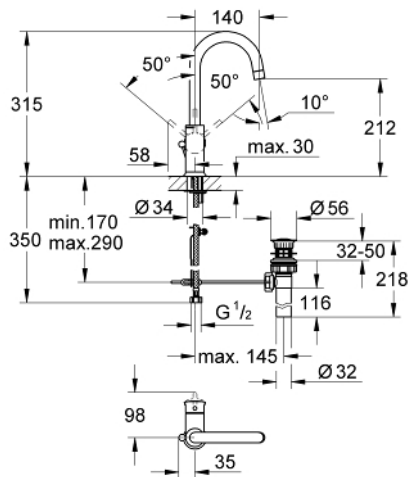

23 095 000 **GROHE BAUCLASSIC SINGLE-LEVER BASIN MIXER 1/2"**

PRODUCT DESCRIPTION

- Colour: chrome
- metal lever
- single hole installation
- GROHE SmoothControl 28 mm ceramic cartridge
- GROHE LongLife finish
- swivel tubular spout
- mousseur
- pop-up waste set 1"
- flexible connection hoses
- rapid installation system

23 095 000 GROHE BAUCLASSIC SINGLE-LEVER BASIN MIXER 1/2"

SPARE PARTS, 5月 2012 – now

- 1: Lever (Spare part-nr. 46814000)
 - 2: Cartridge (Spare part-nr. 46580000)
 - 3: Mousseur (Spare part-nr. 13928000)
 - 4: Pop-up rod (Spare part-nr. 06329000)
 - 5: Shank mounting kit (Spare part-nr. 46249000)
 - 6: Fitting ring (Spare part-nr. 07419000)
 - 7: Cap (Spare part-nr. 46581000)
 - 8: Mounting wrench (Spare part-nr. 19017000)*
- * Optional accessories