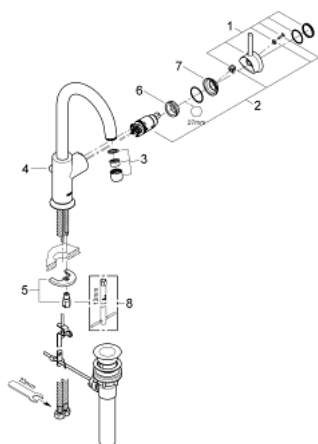

23 095 000 **GROHE BAUCLASSIC SINGLE-LEVER BASIN MIXER 1/2"**

PRODUCT DESCRIPTION

- Colour: chrome
- metal lever
- single hole installation
- GROHE SmoothControl 28 mm ceramic cartridge
- GROHE LongLife finish
- swivel tubular spout
- mousseur
- pop-up waste set 1"
- flexible connection hoses
- rapid installation system

23 095 000 GROHE BAUCLASSIC SINGLE-LEVER BASIN MIXER 1/2"

SPARE PARTS, 5月 2012 – now

- 1: Lever (Spare part-nr. 46814000)
 - 2: Cartridge (Spare part-nr. 46580000)
 - 3: Mousseur (Spare part-nr. 13928000)
 - 4: Pop-up rod (Spare part-nr. 06329000)
 - 5: Shank mounting kit (Spare part-nr. 46249000)
 - 6: Fitting ring (Spare part-nr. 07419000)
 - 7: Cap (Spare part-nr. 46581000)
 - 8: Mounting wrench (Spare part-nr. 19017000)*
- * Optional accessories