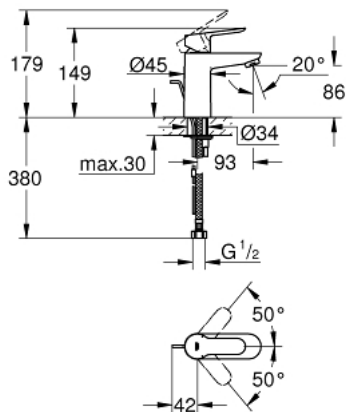

23 101 000 BAUEDGE SINGLE-LEVER BASIN MIXER

PRODUCT DESCRIPTION

- Colour: chrome
- single hole installation
- metal lever
- GROHE SmoothControl 28 mm ceramic cartridge
- GROHE LongLife finish
- mousseur
- with lift-rod
- without pop up waste set
- flexible connection hoses
- rapid-installation-system

23 101 000 BAUEDGE SINGLE-LEVER BASIN MIXER

SPARE PARTS, June 2010 – now

- 1: Lever (Spare part-nr. 46697000)
- 2: Cartridge (Spare part-nr. 46580000)
- 3: Pop-up rod (Spare part-nr. 10769000)
- 4: Mousseur (Spare part-nr. 13952000)
- 5: Shank mounting kit (Spare part-nr. 46249000)
- 6: Base plate (Spare part-nr. 48052000)*
- 7: Mounting wrench (Spare part-nr. 19017000)*