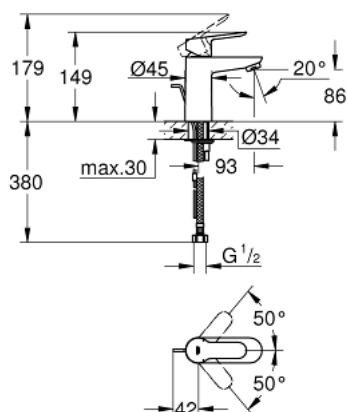

23 101 000 BAUEDGE SINGLE-LEVER BASIN MIXER 1/2"

PRODUCT DESCRIPTION

- Colour: chrome
- single hole installation
- metal lever
- GROHE SmoothControl 28 mm ceramic cartridge
- GROHE LongLife finish
- mousseur
- with lift-rod
- without pop up waste set
- flexible connection hoses
- rapid installation system

23 101 000 BAUEDGE SINGLE-LEVER BASIN MIXER 1/2"

SPARE PARTS, 6月 2010 – now

- 1: Lever (Spare part-nr. 46697000)
 - 2: Cartridge (Spare part-nr. 46580000)
 - 3: Pop-up rod (Spare part-nr. 10769000)
 - 4: Mousseur (Spare part-nr. 13952000)
 - 5: Shank mounting kit (Spare part-nr. 46249000)
 - 6: Base plate (Spare part-nr. 48052000)*
 - 7: Mounting wrench (Spare part-nr. 19017000)*
- * Optional accessories