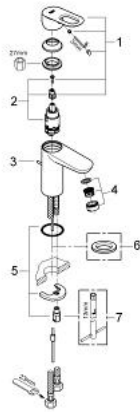

## 23 102 000 BAULOOP SINGLE-LEVER BASIN MIXER

### PRODUCT DESCRIPTION

- Colour: chrome
- single hole installation
- metal lever
- GROHE SmoothControl 28 mm ceramic cartridge
- GROHE LongLife finish
- mousseur
- with lift-rod
- without pop up waste set
- flexible connection hoses
- rapid-installation-system

## 23 102 000 BAULOOK SINGLE-LEVER BASIN MIXER

### SPARE PARTS, June 2010 – now

- 1: Lever (Spare part-nr. 46695000)
- 2: Cartridge (Spare part-nr. 46580000)
- 3: Pop-up rod (Spare part-nr. 10769000)
- 4: Mousseur (Spare part-nr. 13952000)
- 5: Shank mounting kit (Spare part-nr. 46249000)
- 6: Base plate (Spare part-nr. 48052000)\*
- 7: Mounting wrench (Spare part-nr. 19017000)\*