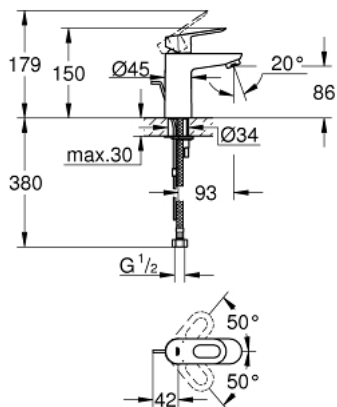

## 23 102 000 BAULOOP SINGLE-LEVER BASIN MIXER

### PRODUCT DESCRIPTION

- Colour: chrome
- single hole installation
- metal lever
- GROHE SmoothControl 28 mm ceramic cartridge
- GROHE LongLife finish
- mousseur
- with lift-rod
- without pop up waste set
- flexible connection hoses
- rapid-installation-system

### SPARE PARTS, June 2010 – now

- 1: Lever (Spare part-nr. 46695000)
- 2: Cartridge (Spare part-nr. 46580000)
- 3: Pop-up rod (Spare part-nr. 10769000)
- 4: Mousseur (Spare part-nr. 13952000)
- 5: Shank mounting kit (Spare part-nr. 46249000)
- 6: Base plate (Spare part-nr. 48052000)\*
- 7: Mounting wrench (Spare part-nr. 19017000)\*