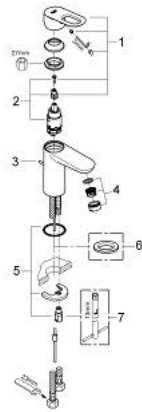

23 102 000 BAULoop SINGLE-LEVER BASIN MIXER 1/2"

PRODUCT DESCRIPTION

- Colour: chrome
- single hole installation
- metal lever
- GROHE SmoothControl 28 mm ceramic cartridge
- GROHE LongLife finish
- mousseur
- with lift-rod
- without pop up waste set
- flexible connection hoses
- rapid installation system

23 102 000 BAULOOP SINGLE-LEVER BASIN MIXER 1/2"

SPARE PARTS, 6月 2010 – now

- 1: Lever (Spare part-nr. 46695000)
- 2: Cartridge (Spare part-nr. 46580000)
- 3: Pop-up rod (Spare part-nr. 10769000)
- 4: Mousseur (Spare part-nr. 13952000)
- 5: Shank mounting kit (Spare part-nr. 46249000)
- 6: Base plate (Spare part-nr. 48052000)*
- 7: Mounting wrench (Spare part-nr. 19017000)*