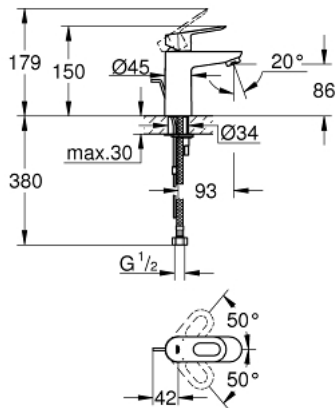

23 102 000 BAULoop SINGLE-LEVER BASIN MIXER 1/2"

PRODUCT DESCRIPTION

- Colour: chrome
- single hole installation
- metal lever
- GROHE SmoothControl 28 mm ceramic cartridge
- GROHE LongLife finish
- mousseur
- with lift-rod
- without pop up waste set
- flexible connection hoses
- rapid installation system

23 102 000 BAULOOP SINGLE-LEVER BASIN MIXER 1/2"

SPARE PARTS, 6月 2010 – now

- 1: Lever (Spare part-nr. 46695000)
- 2: Cartridge (Spare part-nr. 46580000)
- 3: Pop-up rod (Spare part-nr. 10769000)
- 4: Mousseur (Spare part-nr. 13952000)
- 5: Shank mounting kit (Spare part-nr. 46249000)
- 6: Base plate (Spare part-nr. 48052000)*
- 7: Mounting wrench (Spare part-nr. 19017000)*