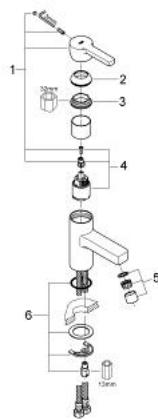

23 106 000 **LINEARE\_SINGLE-LEVER BASIN MIXER**  
**S-SIZE**

**PRODUCT DESCRIPTION**

- Colour: chrome
- single hole installation
- GROHE SilkMove 35 mm ceramic cartridge
- adjustable flow rate limiter
- GROHE LongLife finish
- rapid-installation-system
- mousseur
- smooth body
- flexible connection hoses
- minimum pressure 1,0 bar

23 106 000 **LINEARE\_ SINGLE-LEVER BASIN MIXER**  
**S-SIZE**

**SPARE PARTS**, July 2010 – now

1: Lever (Spare part-nr. 46582000)

2: Shield (Spare part-nr. 46116000)

3: Ring (Spare part-nr. 04456000)

4: Cartridge (Spare part-nr. 46374000)

5: Mousseur (Spare part-nr. 06574000)

6: Shank mounting kit (Spare part-nr. 46249000)