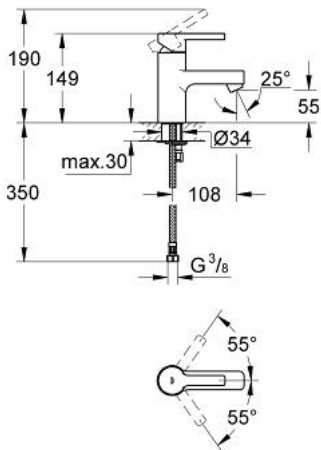

23 106 000 **LINEARE\_SINGLE-LEVER BASIN MIXER**  
**S-SIZE**

**PRODUCT DESCRIPTION**

- Colour: chrome
- single hole installation
- GROHE SilkMove 35 mm ceramic cartridge
- adjustable flow rate limiter
- GROHE LongLife finish
- rapid-installation-system
- mousseur
- smooth body
- flexible connection hoses
- minimum pressure 1,0 bar

23 106 000 **LINEARE\_ SINGLE-LEVER BASIN MIXER**  
**S-SIZE**

**SPARE PARTS**, July 2010 – now

1: Lever (Spare part-nr. 46582000)

2: Shield (Spare part-nr. 46116000)

3: Ring (Spare part-nr. 04456000)

4: Cartridge (Spare part-nr. 46374000)

5: Mousseur (Spare part-nr. 06574000)

6: Shank mounting kit (Spare part-nr. 46249000)