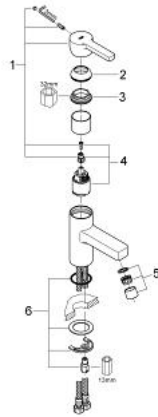

23 106 000 **LINEARE\_ SINGLE-LEVER BASIN MIXER 1/2"**  
**S-SIZE**

**PRODUCT DESCRIPTION**

- Colour: chrome
- single hole installation
- GROHE SilkMove 35 mm ceramic cartridge
- adjustable flow rate limiter
- GROHE LongLife finish
- rapid installation system
- mousseur
- smooth body
- flexible connection hoses
- min. recommended pressure 1.0 bar

23 106 000 **LINEARE\_ SINGLE-LEVER BASIN MIXER 1/2"**  
**S-SIZE**

**SPARE PARTS**, 7月 2010 – now

- 1: Lever (Spare part-nr. 46582000)
- 2: Cap (Spare part-nr. 46116000)
- 3: Ring (Spare part-nr. 04456000)
- 4: Cartridge (Spare part-nr. 46374000)
- 5: Mousseur (Spare part-nr. 06574000)
- 6: Shank mounting kit (Spare part-nr. 46249000)