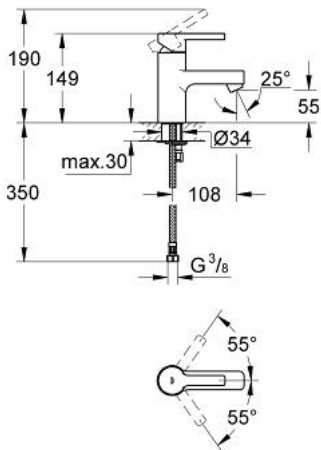

23 106 000 **LINEARE\_ SINGLE-LEVER BASIN MIXER 1/2"**  
**S-SIZE**

**PRODUCT DESCRIPTION**

- Colour: chrome
- single hole installation
- GROHE SilkMove 35 mm ceramic cartridge
- adjustable flow rate limiter
- GROHE LongLife finish
- rapid installation system
- mousseur
- smooth body
- flexible connection hoses
- min. recommended pressure 1.0 bar

23 106 000 **LINEARE\_ SINGLE-LEVER BASIN MIXER 1/2"**  
**S-SIZE**

**SPARE PARTS**, 7月 2010 – now

- 1: Lever (Spare part-nr. 46582000)
- 2: Cap (Spare part-nr. 46116000)
- 3: Ring (Spare part-nr. 04456000)
- 4: Cartridge (Spare part-nr. 46374000)
- 5: Mousseur (Spare part-nr. 06574000)
- 6: Shank mounting kit (Spare part-nr. 46249000)