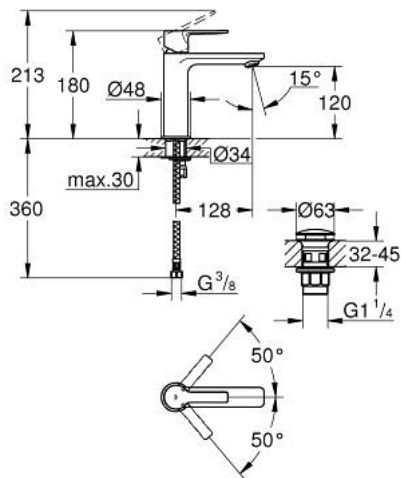

23 106 001 LINEARE SINGLE-LEVER BASIN MIXER S-SIZE

PRODUCT DESCRIPTION

- Colour: chrome
- single hole installation
- metal lever
- GROHE SilkMove 28 mm ceramic cartridge
- with temperature limiter
- GROHE LongLife finish
- AquaCalibrator
- maximum flow rate (at 3 bar): 5 l/min
- SpeedClean Mousseur
- FastFixation Plus installation system
- smooth body with push-open waste set 1 1/4"
- flexible connection hoses

23 106 001 LINEARE SINGLE-LEVER BASIN MIXER S-SIZE

SPARE PARTS, July 2016 – now

- 1: Lever (Spare part-nr. 46980000)
 - 2: Shield (Spare part-nr. 46581000)
 - 3: Fitting ring (Spare part-nr. 07419000)
 - 4: Cartridge (Spare part-nr. 46580000)
 - 5: Mousseur (Spare part-nr. 48159000)
 - 6: Shank mounting kit (Spare part-nr. 46645000)
 - 7: Pop-up waste set (Spare part-nr. 65807000)
 - 8: Mounting wrench (Spare part-nr. 19017000)*
- * Optional accessories