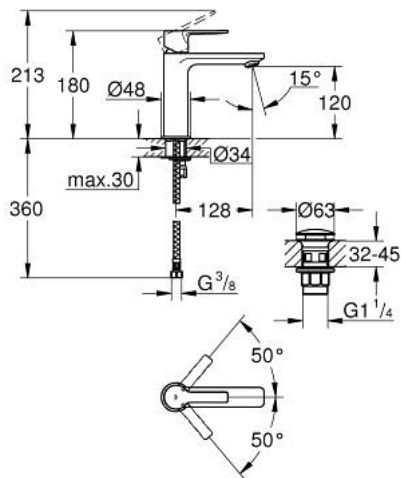

23 106 001 LINEARE SINGLE-LEVER BASIN MIXER S-SIZE

PRODUCT DESCRIPTION

- Colour: chrome
- single hole installation
- metal lever
- GROHE SilkMove 28 mm ceramic cartridge
- with temperature limiter
- GROHE LongLife finish
- GROHE EcoJoy - less water, perfect flow
- maximum flow rate (at 3 bar): 5 l/min
- SpeedClean Mousseur
- GROHE FastFixation Plus installation system
- smooth body with push-open waste set 1 1/4"
- flexible connection hoses

23 106 001 LINEARE SINGLE-LEVER BASIN MIXER S-SIZE

SPARE PARTS, July 2016 – now

- 1: Lever (Spare part-nr. 46980000)
 - 2: Shield (Spare part-nr. 46581000)
 - 3: Fitting ring (Spare part-nr. 07419000)
 - 4: Cartridge (Spare part-nr. 46580000)
 - 5: Mousseur (Spare part-nr. 48159000)
 - 6: Shank mounting kit (Spare part-nr. 46645000)
 - 7: Pop-up waste set (Spare part-nr. 65807000)
 - 8: Mounting wrench (Spare part-nr. 19017000)*
- * Optional accessories