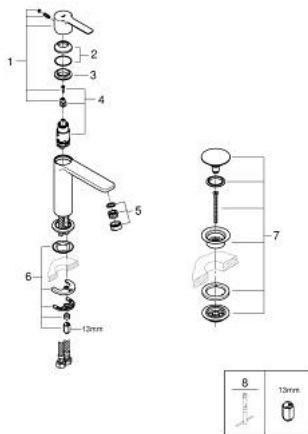

23 106 001 LINEARE SINGLE-LEVER BASIN MIXER 1/2" S-SIZE

SPARE PARTS, 7月 2016 – now

- 1: Lever (Spare part-nr. 46980000)
- 2: Cap (Spare part-nr. 46581000)
- 3: Fitting ring (Spare part-nr. 07419000)
- 4: Cartridge (Spare part-nr. 46580000)
- 5: Mousseur (Spare part-nr. 48159000)
- 6: Shank mounting kit (Spare part-nr. 46645000)
- 7: Waste set with push-open plug (Spare part-nr. 65807000)
- 8: Mounting wrench (Spare part-nr. 19017000)*

* Optional accessories