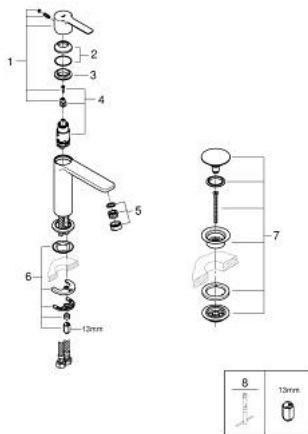

## 23 106 001 LINEARE SINGLE-LEVER BASIN MIXER 1/2" S-SIZE

### PRODUCT DESCRIPTION

- Colour: chrome
- single hole installation
- metal lever
- GROHE SilkMove 28 mm ceramic cartridge
- with temperature limiter
- GROHE LongLife finish
- GROHE EcoJoy - Less water, perfect flow
- maximum flow rate (at 3 bar): 5 l/min
- SpeedClean mousseur
- GROHE FastFixation Plus installation system
- smooth body with push-open waste set 1 1/4"
- flexible connection hoses

### SPARE PARTS, 7月 2016 – now

- 1: Lever (Spare part-nr. 46980000)
- 2: Cap (Spare part-nr. 46581000)
- 3: Fitting ring (Spare part-nr. 07419000)
- 4: Cartridge (Spare part-nr. 46580000)
- 5: Mousseur (Spare part-nr. 48159000)
- 6: Shank mounting kit (Spare part-nr. 46645000)
- 7: Waste set with push-open plug (Spare part-nr. 65807000)
- 8: Mounting wrench (Spare part-nr. 19017000)\*