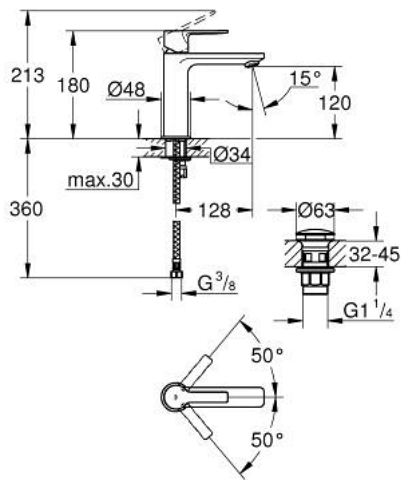

23 106 001 LINEARE SINGLE-LEVER BASIN MIXER 1/2" S-SIZE

PRODUCT DESCRIPTION

- Colour: chrome
- single hole installation
- metal lever
- GROHE SilkMove 28 mm ceramic cartridge
- with temperature limiter
- GROHE LongLife finish
- AquaCalibrator
- maximum flow rate (at 3 bar): 5 l/min
- SpeedClean mousseur
- FastFixation Plus installation system
- smooth body with push-open waste set 1 1/4"
- flexible connection hoses

23 106 001 LINEARE SINGLE-LEVER BASIN MIXER 1/2" S-SIZE

SPARE PARTS, 7月 2016 – now

- 1: Lever (Spare part-nr. 46980000)
- 2: Cap (Spare part-nr. 46581000)
- 3: Fitting ring (Spare part-nr. 07419000)
- 4: Cartridge (Spare part-nr. 46580000)
- 5: Mousseur (Spare part-nr. 48159000)
- 6: Shank mounting kit (Spare part-nr. 46645000)
- 7: Waste set with push-open plug (Spare part-nr. 65807000)
- 8: Mounting wrench (Spare part-nr. 19017000)*