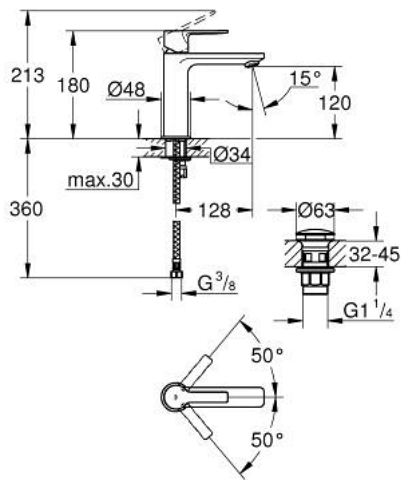

## 23 106 001 LINEARE SINGLE-LEVER BASIN MIXER 1/2" S-SIZE

### PRODUCT DESCRIPTION

- Colour: chrome
- single hole installation
- metal lever
- GROHE SilkMove 28 mm ceramic cartridge
- with temperature limiter
- GROHE LongLife finish
- GROHE EcoJoy - Less water, perfect flow
- maximum flow rate (at 3 bar): 5 l/min
- SpeedClean mousseur
- GROHE FastFixation Plus installation system
- smooth body with push-open waste set 1 1/4"
- flexible connection hoses

### SPARE PARTS, 7月 2016 – now

- 1: Lever (Spare part-nr. 46980000)
- 2: Cap (Spare part-nr. 46581000)
- 3: Fitting ring (Spare part-nr. 07419000)
- 4: Cartridge (Spare part-nr. 46580000)
- 5: Mousseur (Spare part-nr. 48159000)
- 6: Shank mounting kit (Spare part-nr. 46645000)
- 7: Waste set with push-open plug (Spare part-nr. 65807000)
- 8: Mounting wrench (Spare part-nr. 19017000)\*