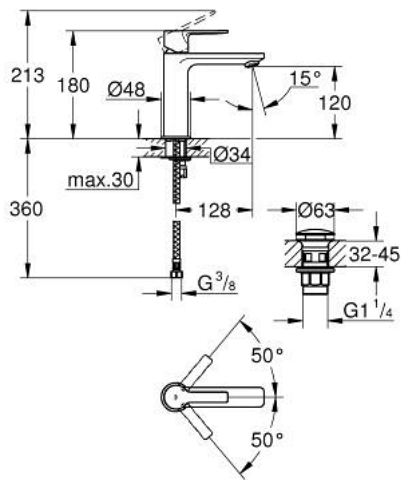

23 106 AL1 LINEARE SINGLE-LEVER BASIN MIXER S-SIZE

PRODUCT DESCRIPTION

- Colour: brushed hard graphite
- single hole installation
- metal lever
- GROHE SilkMove 28 mm ceramic cartridge
- with temperature limiter
- GROHE LongLife finish
- GROHE EcoJoy - less water, perfect flow
- maximum flow rate (at 3 bar): 5 l/min
- SpeedClean Mousseur
- GROHE FastFixation Plus installation system
- smooth body with push-open waste set 1 1/4"
- flexible connection hoses

23 106 AL1 LINEARE SINGLE-LEVER BASIN MIXER S-SIZE

SPARE PARTS, March 2019 – now

- 1: Lever (Spare part-nr. 46980AL0)
 - 2: Shield (Spare part-nr. 46581AL0)
 - 3: Fitting ring (Spare part-nr. 07419000)
 - 4: Cartridge (Spare part-nr. 46580000)
 - 5: Mousseur (Spare part-nr. 48159AL0)
 - 6: Shank mounting kit (Spare part-nr. 46645000)
 - 7: Pop-up waste set (Spare part-nr. 65807AL0)
 - 8: Mounting wrench (Spare part-nr. 19017000)*
- * Optional accessories