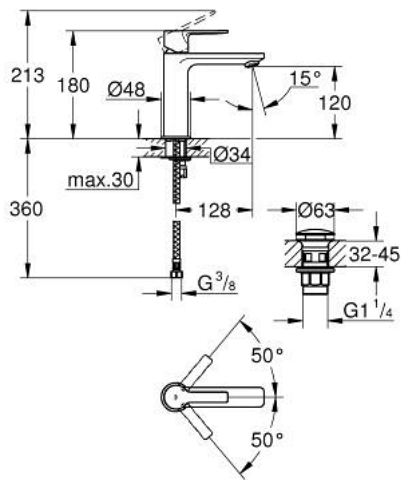

23 106 DC1 LINEARE SINGLE-LEVER BASIN MIXER S-SIZE

PRODUCT DESCRIPTION

- Colour: Supersteel
- single hole installation
- metal lever
- GROHE SilkMove 28 mm ceramic cartridge
- with temperature limiter
- GROHE LongLife finish
- GROHE EcoJoy - less water, perfect flow
- maximum flow rate (at 3 bar): 5 l/min
- SpeedClean Mousseur
- GROHE FastFixation Plus installation system
- smooth body with push-open waste set 1 1/4"
- flexible connection hoses

23 106 DC1 LINEARE SINGLE-LEVER BASIN MIXER S-SIZE

SPARE PARTS, September 2016 – now

- 1: Lever (Spare part-nr. 46980DC0)
 - 2: Shield (Spare part-nr. 46581DC0)
 - 3: Fitting ring (Spare part-nr. 07419000)
 - 4: Cartridge (Spare part-nr. 46580000)
 - 5: Mousseur (Spare part-nr. 48159DC0)
 - 6: Shank mounting kit (Spare part-nr. 46645000)
 - 7: Waste set with push-open plug (Spare part-nr. 65807DC0)
 - 8: Mounting wrench (Spare part-nr. 19017000)*
- * Optional accessories