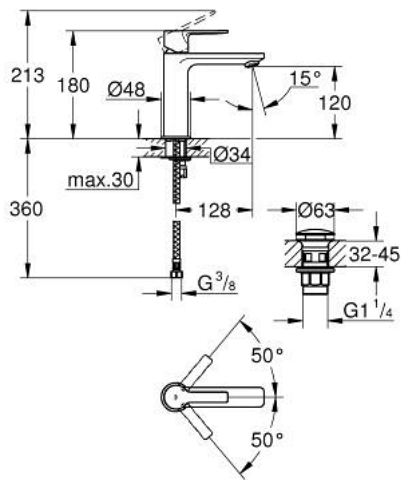

23 106 DC1 LINEARE SINGLE-LEVER BASIN MIXER S-SIZE

PRODUCT DESCRIPTION

- Colour: Supersteel
- single hole installation
- metal lever
- GROHE SilkMove 28 mm ceramic cartridge
- with temperature limiter
- GROHE LongLife finish
- AquaCalibrator
- maximum flow rate (at 3 bar): 5 l/min
- SpeedClean Mousseur
- FastFixation Plus installation system
- smooth body with push-open waste set 1 1/4"
- flexible connection hoses

23 106 DC1 LINEARE SINGLE-LEVER BASIN MIXER S-SIZE

SPARE PARTS, September 2016 – now

- 1: Lever (Spare part-nr. 46980DC0)
 - 2: Shield (Spare part-nr. 46581DC0)
 - 3: Fitting ring (Spare part-nr. 07419000)
 - 4: Cartridge (Spare part-nr. 46580000)
 - 5: Mousseur (Spare part-nr. 48159DC0)
 - 6: Shank mounting kit (Spare part-nr. 46645000)
 - 7: Waste set with push-open plug (Spare part-nr. 65807DC0)
 - 8: Mounting wrench (Spare part-nr. 19017000)*
- * Optional accessories