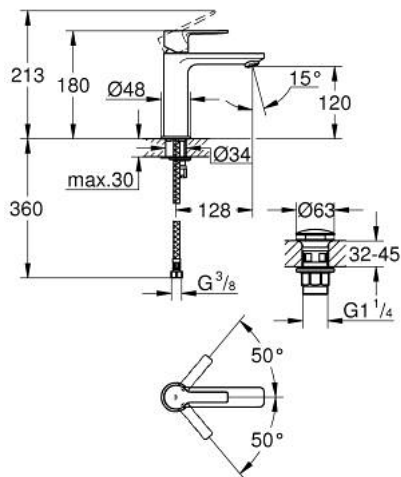

23 106 DC1 LINEARE SINGLE-LEVER BASIN MIXER 1/2" S-SIZE

PRODUCT DESCRIPTION

- Colour: supersteel
- single hole installation
- metal lever
- GROHE SilkMove 28 mm ceramic cartridge
- with temperature limiter
- GROHE LongLife finish
- GROHE EcoJoy - Less water, perfect flow
- maximum flow rate (at 3 bar): 5 l/min
- SpeedClean mousseur
- GROHE FastFixation Plus installation system
- smooth body with push-open waste set 1 1/4"
- flexible connection hoses

23 106 DC1 LINEARE SINGLE-LEVER BASIN MIXER 1/2" S-SIZE

SPARE PARTS, 9月 2016 – now

- 1: Lever (Spare part-nr. 46980DC0)
- 2: Cap (Spare part-nr. 46581DC0)
- 3: Fitting ring (Spare part-nr. 07419000)
- 4: Cartridge (Spare part-nr. 46580000)
- 5: Mousseur (Spare part-nr. 48159DC0)
- 6: Shank mounting kit (Spare part-nr. 46645000)
- 7: Waste set with push-open plug (Spare part-nr. 65807DC0)
- 8: Mounting wrench (Spare part-nr. 19017000)*