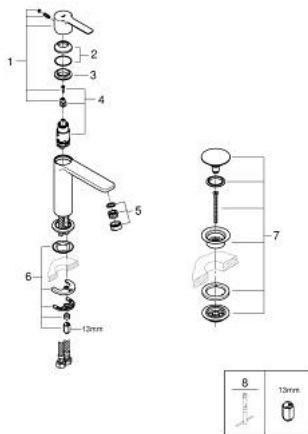

23 106 DC1 LINEARE SINGLE-LEVER BASIN MIXER 1/2" S-SIZE

PRODUCT DESCRIPTION

- Colour: supersteel
- single hole installation
- metal lever
- GROHE SilkMove 28 mm ceramic cartridge
- with temperature limiter
- GROHE LongLife finish
- GROHE EcoJoy - Less water, perfect flow
- maximum flow rate (at 3 bar): 5 l/min
- SpeedClean mousseur
- GROHE FastFixation Plus installation system
- smooth body with push-open waste set 1 1/4"
- flexible connection hoses

23 106 DC1 LINEARE SINGLE-LEVER BASIN MIXER 1/2" S-SIZE

SPARE PARTS, 9月 2016 – now

- 1: Lever (Spare part-nr. 46980DC0)
- 2: Cap (Spare part-nr. 46581DC0)
- 3: Fitting ring (Spare part-nr. 07419000)
- 4: Cartridge (Spare part-nr. 46580000)
- 5: Mousseur (Spare part-nr. 48159DC0)
- 6: Shank mounting kit (Spare part-nr. 46645000)
- 7: Waste set with push-open plug (Spare part-nr. 65807DC0)
- 8: Mounting wrench (Spare part-nr. 19017000)*