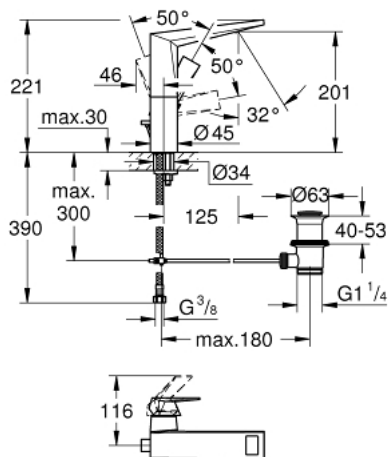

## 23 109 000 ALLURE BRILLIANT SINGLE-LEVER BASIN MIXER 1/2" L-SIZE

### PRODUCT DESCRIPTION

- Colour: chrome
- single hole installation
- GROHE SilkMove 28 mm ceramic cartridge
- temperature limiter
- GROHE LongLife finish
- GROHE EcoJoy 5.0 l/min flow limiter
- GROHE FastFixationInstallation system
- projection 161 mm
- pop-up waste set 1 1/4"
- flexible connection hoses
- minimum pressure 1,0 bar

23 109 000 **ALLURE BRILLIANT SINGLE-LEVER BASIN MIXER 1/2"**  
**L-SIZE**

**SPARE PARTS**, December 2019 – now

- 1: Lever (Spare part-nr. 46792000)
- 2: Fitting ring (Spare part-nr. 07419000)
- 3: Cartridge (Spare part-nr. 46963000)
- 4: Shield (Spare part-nr. 46581000)
- 5: Race (Spare part-nr. 46794000)
- 6: Pop-up rod (Spare part-nr. 46787000)
- 7: Shank fastening assembly (Spare part-nr. 48384000)
- 8: Pop-up waste set 1 1/4" (Spare part-nr. 28910000)
- 8.1: Plug (Spare part-nr. 07182000)
- 8.2: Eccentric rod (Spare part-nr. 07052000)
- 9: Eccentric rod (Spare part-nr. 07341000)\*