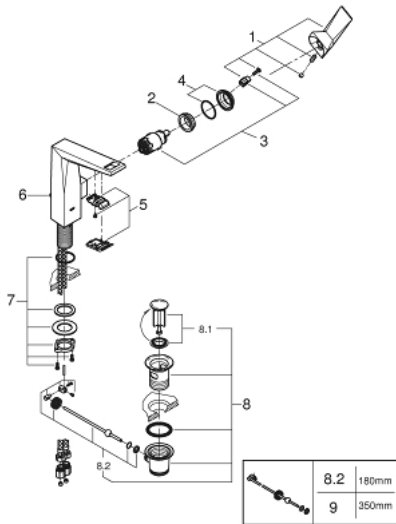

## 23 109 000 ALLURE BRILLIANT SINGLE-LEVER BASIN MIXER 1/2" L-SIZE

### PRODUCT DESCRIPTION

- Colour: chrome
- single hole installation
- GROHE SilkMove 28 mm ceramic cartridge
- temperature limiter
- GROHE LongLife finish
- GROHE EcoJoy 5.0 l/min flow limiter
- GROHE FastFixationInstallation system
- projection 161 mm
- pop-up waste set 1 1/4"
- flexible connection hoses
- minimum pressure 1,0 bar

23 109 000 **ALLURE BRILLIANT SINGLE-LEVER BASIN MIXER 1/2"**  
**L-SIZE**

**SPARE PARTS**, December 2019 – now

- 1: Lever (Spare part-nr. 46792000)
- 2: Fitting ring (Spare part-nr. 07419000)
- 3: Cartridge (Spare part-nr. 46963000)
- 4: Shield (Spare part-nr. 46581000)
- 5: Race (Spare part-nr. 46794000)
- 6: Pop-up rod (Spare part-nr. 46787000)
- 7: Shank fastening assembly (Spare part-nr. 48384000)
- 8: Pop-up waste set 1 1/4" (Spare part-nr. 28910000)
- 8.1: Plug (Spare part-nr. 07182000)
- 8.2: Eccentric rod (Spare part-nr. 07052000)
- 9: Eccentric rod (Spare part-nr. 07341000)\*