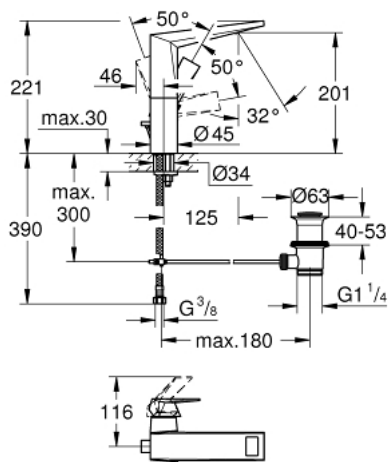

23 109 000 ALLURE BRILLIANT SINGLE-LEVER BASIN MIXER 1/2" L-SIZE

PRODUCT DESCRIPTION

- Colour: chrome
- single hole installation
- GROHE SilkMove 28 mm ceramic cartridge
- temperature limiter
- GROHE LongLife finish
- GROHE EcoJoy 5.0 l/min flow limiter
- GROHE FastFixation installation system
- spout with integrated mousseur
- pop-up waste set 1 1/4"
- flexible connection hoses
- min. recommended pressure 1.0 bar

23 109 000 ALLURE BRILLIANT SINGLE-LEVER BASIN MIXER 1/2" L-SIZE

SPARE PARTS, 12月 2019 – now

- 1: Lever (Spare part-nr. 46792000)
 - 2: Fitting ring (Spare part-nr. 07419000)
 - 3: Cartridge (Spare part-nr. 46963000)
 - 4: Cap (Spare part-nr. 46581000)
 - 5: Race (Spare part-nr. 46794000)
 - 6: Pop-up rod (Spare part-nr. 46787000)
 - 7: Shank fastening assembly (Spare part-nr. 48384000)
 - 8: Waste set 1 1/4" (Spare part-nr. 28910000)
 - 8.1: Plug (Spare part-nr. 07182000)
 - 8.2: Eccentric rod (Spare part-nr. 07052000)
 - 9: Eccentric rod (Spare part-nr. 07341000)*
- * Optional accessories