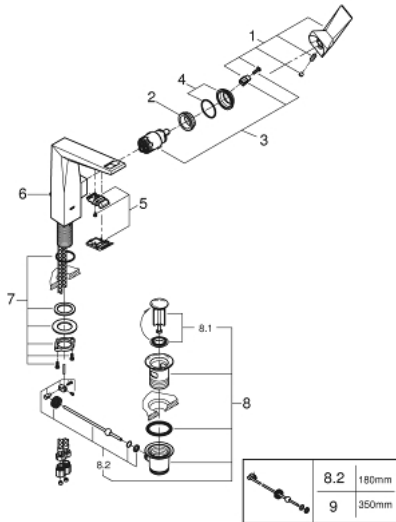

23 109 000 ALLURE BRILLIANT SINGLE-LEVER BASIN MIXER 1/2" L-SIZE

PRODUCT DESCRIPTION

- Colour: chrome
- single hole installation
- GROHE SilkMove 28 mm ceramic cartridge
- temperature limiter
- GROHE LongLife finish
- GROHE EcoJoy 5.0 l/min flow limiter
- GROHE FastFixation installation system
- spout with integrated mousseur
- pop-up waste set 1 1/4"
- flexible connection hoses
- min. recommended pressure 1.0 bar

23 109 000 ALLURE BRILLIANT SINGLE-LEVER BASIN MIXER 1/2" L-SIZE

SPARE PARTS, 12月 2019 – now

- 1: Lever (Spare part-nr. 46792000)
 - 2: Fitting ring (Spare part-nr. 07419000)
 - 3: Cartridge (Spare part-nr. 46963000)
 - 4: Cap (Spare part-nr. 46581000)
 - 5: Race (Spare part-nr. 46794000)
 - 6: Pop-up rod (Spare part-nr. 46787000)
 - 7: Shank fastening assembly (Spare part-nr. 48384000)
 - 8: Waste set 1 1/4" (Spare part-nr. 28910000)
 - 8.1: Plug (Spare part-nr. 07182000)
 - 8.2: Eccentric rod (Spare part-nr. 07052000)
 - 9: Eccentric rod (Spare part-nr. 07341000)*
- * Optional accessories