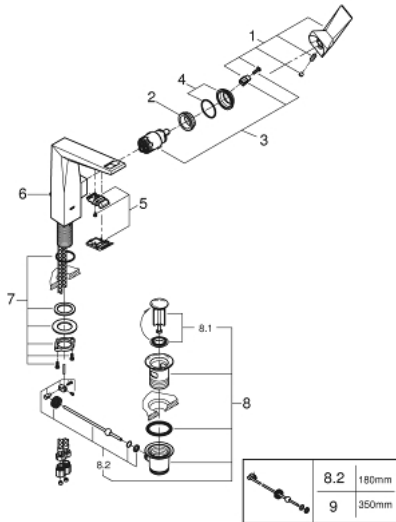

23 109 000 ALLURE BRILLIANT SINGLE-LEVER BASIN MIXER 1/2" L-SIZE

PRODUCT DESCRIPTION

- Colour: chrome
- single hole installation
- GROHE SilkMove 28 mm ceramic cartridge
- temperature limiter
- GROHE LongLife finish
- 5.0 l/min flow limiter
- GROHE FastFixation installation system
- spout with integrated mousseur
- pop-up waste set 1 1/4"
- flexible connection hoses
- min. recommended pressure 1.0 bar

23 109 000 ALLURE BRILLIANT SINGLE-LEVER BASIN MIXER 1/2" L-SIZE

SPARE PARTS, 12月 2019 – now

- 1: Lever (Spare part-nr. 46792000)
- 2: Fitting ring (Spare part-nr. 07419000)
- 3: Cartridge (Spare part-nr. 46963000)
- 4: Cap (Spare part-nr. 46581000)
- 5: Race (Spare part-nr. 46794000)
- 6: Pop-up rod (Spare part-nr. 46787000)
- 7: Shank fastening assembly (Spare part-nr. 48384000)
- 8: Waste set 1 1/4" (Spare part-nr. 28910000)
- 8.1: Plug (Spare part-nr. 07182000)
- 8.2: Eccentric rod (Spare part-nr. 07052000)
- 9: Eccentric rod (Spare part-nr. 07341000)*