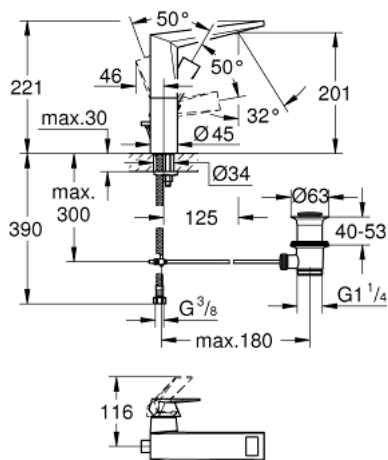

23 109 000 ALLURE BRILLIANT SINGLE-LEVER BASIN MIXER 1/2" L-SIZE

PRODUCT DESCRIPTION

- Colour: chrome
- single hole installation
- GROHE SilkMove 28 mm ceramic cartridge
- temperature limiter
- GROHE LongLife finish
- 5.0 l/min flow limiter
- GROHE FastFixation installation system
- spout with integrated mousseur
- pop-up waste set 1 1/4"
- flexible connection hoses
- min. recommended pressure 1.0 bar

23 109 000 ALLURE BRILLIANT SINGLE-LEVER BASIN MIXER 1/2" L-SIZE

SPARE PARTS, 12月 2019 – now

- 1: Lever (Spare part-nr. 46792000)
- 2: Fitting ring (Spare part-nr. 07419000)
- 3: Cartridge (Spare part-nr. 46963000)
- 4: Cap (Spare part-nr. 46581000)
- 5: Race (Spare part-nr. 46794000)
- 6: Pop-up rod (Spare part-nr. 46787000)
- 7: Shank fastening assembly (Spare part-nr. 48384000)
- 8: Waste set 1 1/4" (Spare part-nr. 28910000)
- 8.1: Plug (Spare part-nr. 07182000)
- 8.2: Eccentric rod (Spare part-nr. 07052000)
- 9: Eccentric rod (Spare part-nr. 07341000)*