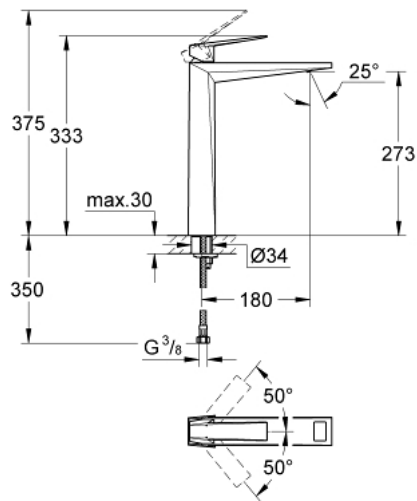

## 23 114 000 ALLURE BRILLIANT SINGLE-LEVER BASIN MIXER 1/2" XL-SIZE

### PRODUCT DESCRIPTION

- Colour: chrome
- single hole installation
- for free standing basins
- GROHE SilkMove 28 mm ceramic cartridge
- temperature limiter
- GROHE LongLife finish
- GROHE EcoJoy 5.0 l/min flow limiter
- GROHE FastFixationInstallation system
- projection 161 mm
- smooth body
- flexible connection hoses
- minimum pressure 1,0 bar

23 114 000 **ALLURE BRILLIANT SINGLE-LEVER BASIN MIXER 1/2"**  
**XL-SIZE**

**SPARE PARTS**, August 2010 – now

- 1: Lever (Spare part-nr. 46793000)
- 2: Cartridge (Spare part-nr. 46580000)
- 3: Fitting ring (Spare part-nr. 46715000)
- 4: Race (Spare part-nr. 46794000)
- 5: Shank mounting kit (Spare part-nr. 46249000)
- 6: Mounting wrench (Spare part-nr. 19017000)\*