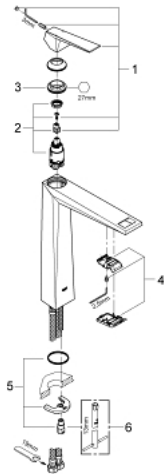

23 114 000 ALLURE BRILLIANT SINGLE-LEVER BASIN MIXER 1/2" XL-SIZE

PRODUCT DESCRIPTION

- Colour: chrome
- single hole installation
- for free standing basins
- GROHE SilkMove 28 mm ceramic cartridge
- temperature limiter
- GROHE LongLife finish
- 5.0 l/min flow limiter
- GROHE FastFixationInstallation system
- projection 161 mm
- smooth body
- flexible connection hoses
- minimum pressure 1,0 bar

23 114 000 **ALLURE BRILLIANT SINGLE-LEVER BASIN MIXER 1/2"**
XL-SIZE

SPARE PARTS, August 2010 – now

- 1: Lever (Spare part-nr. 46793000)
- 2: Cartridge (Spare part-nr. 46580000)
- 3: Fitting ring (Spare part-nr. 46715000)
- 4: Race (Spare part-nr. 46794000)
- 5: Shank mounting kit (Spare part-nr. 46249000)
- 6: Mounting wrench (Spare part-nr. 19017000)*