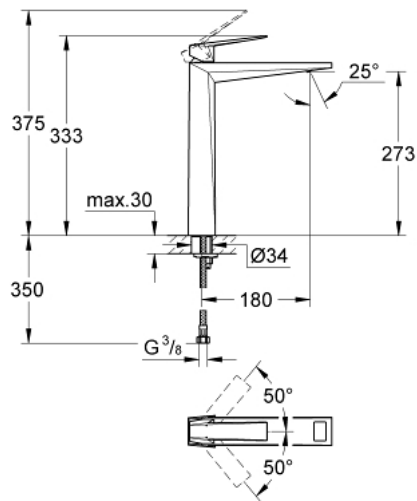

23 114 000 ALLURE BRILLIANT SINGLE-LEVER BASIN MIXER 1/2" XL-SIZE

PRODUCT DESCRIPTION

- Colour: chrome
- single hole installation
- for free standing basins
- GROHE SilkMove 28 mm ceramic cartridge
- temperature limiter
- GROHE LongLife finish
- 5.0 l/min flow limiter
- GROHE FastFixationInstallation system
- projection 161 mm
- smooth body
- flexible connection hoses
- minimum pressure 1,0 bar

23 114 000 **ALLURE BRILLIANT SINGLE-LEVER BASIN MIXER 1/2"**
XL-SIZE

SPARE PARTS, August 2010 – now

- 1: Lever (Spare part-nr. 46793000)
- 2: Cartridge (Spare part-nr. 46580000)
- 3: Fitting ring (Spare part-nr. 46715000)
- 4: Race (Spare part-nr. 46794000)
- 5: Shank mounting kit (Spare part-nr. 46249000)
- 6: Mounting wrench (Spare part-nr. 19017000)*