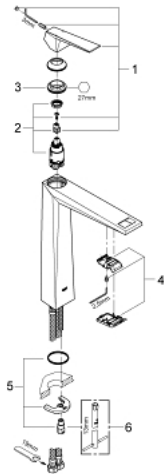

## 23 114 000 ALLURE BRILLIANT SINGLE-LEVER BASIN MIXER 1/2" XL-SIZE

### PRODUCT DESCRIPTION

- Colour: chrome
- single hole installation
- for free standing basins
- GROHE SilkMove 28 mm ceramic cartridge
- temperature limiter
- GROHE LongLife finish
- GROHE EcoJoy 5.0 l/min flow limiter
- GROHE FastFixationInstallation system
- projection 161 mm
- smooth body
- flexible connection hoses
- minimum pressure 1,0 bar

23 114 000 **ALLURE BRILLIANT SINGLE-LEVER BASIN MIXER 1/2"**  
**XL-SIZE**

**SPARE PARTS**, August 2010 – now

- 1: Lever (Spare part-nr. 46793000)
- 2: Cartridge (Spare part-nr. 46580000)
- 3: Fitting ring (Spare part-nr. 46715000)
- 4: Race (Spare part-nr. 46794000)
- 5: Shank mounting kit (Spare part-nr. 46249000)
- 6: Mounting wrench (Spare part-nr. 19017000)\*