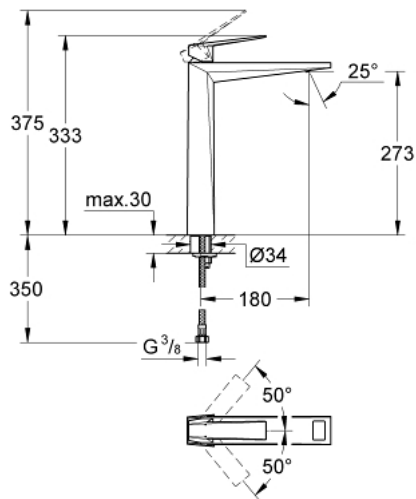

## 23 114 000 ALLURE BRILLIANT SINGLE-LEVER BASIN MIXER 1/2" XL-SIZE

### PRODUCT DESCRIPTION

- Colour: chrome
- single hole installation
- for free-standing basins
- GROHE SilkMove 28 mm ceramic cartridge
- temperature limiter
- GROHE LongLife finish
- GROHE EcoJoy 5.0 l/min flow limiter
- GROHE FastFixation installation system
- spout with integrated mousseur
- smooth body
- flexible connection hoses
- min. recommended pressure 1.0 bar

### SPARE PARTS, 8月 2010 – now

- 1: Lever (Spare part-nr. 46793000)
- 2: Cartridge (Spare part-nr. 46580000)
- 3: Fitting ring (Spare part-nr. 46715000)
- 4: Race (Spare part-nr. 46794000)
- 5: Shank mounting kit (Spare part-nr. 46249000)
- 6: Mounting wrench (Spare part-nr. 19017000)\*