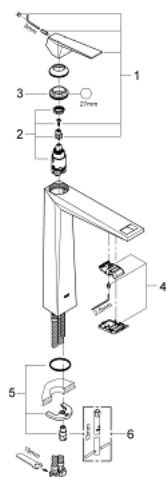

## 23 114 000 ALLURE BRILLIANT SINGLE-LEVER BASIN MIXER 1/2" XL-SIZE

### PRODUCT DESCRIPTION

- Colour: chrome
- single hole installation
- for free-standing basins
- GROHE SilkMove 28 mm ceramic cartridge
- temperature limiter
- GROHE LongLife finish
- GROHE EcoJoy 5.0 l/min flow limiter
- GROHE FastFixation installation system
- spout with integrated mousseur
- smooth body
- flexible connection hoses
- min. recommended pressure 1.0 bar

### SPARE PARTS, 8月 2010 – now

- 1: Lever (Spare part-nr. 46793000)
- 2: Cartridge (Spare part-nr. 46580000)
- 3: Fitting ring (Spare part-nr. 46715000)
- 4: Race (Spare part-nr. 46794000)
- 5: Shank mounting kit (Spare part-nr. 46249000)
- 6: Mounting wrench (Spare part-nr. 19017000)\*