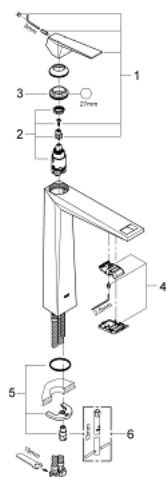

## 23 114 000 ALLURE BRILLIANT SINGLE-LEVER BASIN MIXER 1/2" XL-SIZE

### PRODUCT DESCRIPTION

- Colour: chrome
- single hole installation
- for free-standing basins
- GROHE SilkMove 28 mm ceramic cartridge
- temperature limiter
- GROHE LongLife finish
- 5.0 l/min flow limiter
- GROHE FastFixation installation system
- spout with integrated mousseur
- smooth body
- flexible connection hoses
- min. recommended pressure 1.0 bar

### SPARE PARTS, 8月 2010 – now

- 1: Lever (Spare part-nr. 46793000)
- 2: Cartridge (Spare part-nr. 46580000)
- 3: Fitting ring (Spare part-nr. 46715000)
- 4: Race (Spare part-nr. 46794000)
- 5: Shank mounting kit (Spare part-nr. 46249000)
- 6: Mounting wrench (Spare part-nr. 19017000)\*