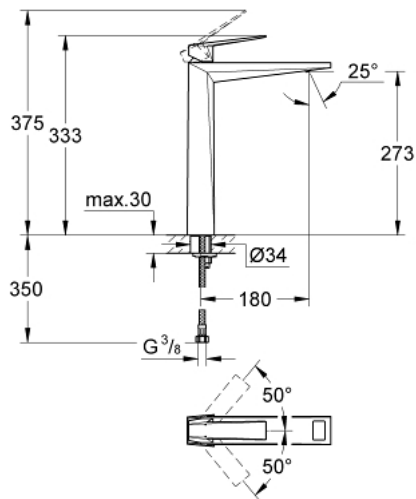

## 23 114 000 ALLURE BRILLIANT SINGLE-LEVER BASIN MIXER 1/2" XL-SIZE

### PRODUCT DESCRIPTION

- Colour: chrome
- single hole installation
- for free-standing basins
- GROHE SilkMove 28 mm ceramic cartridge
- temperature limiter
- GROHE LongLife finish
- 5.0 l/min flow limiter
- GROHE FastFixation installation system
- spout with integrated mousseur
- smooth body
- flexible connection hoses
- min. recommended pressure 1.0 bar

### SPARE PARTS, 8月 2010 – now

- 1: Lever (Spare part-nr. 46793000)
- 2: Cartridge (Spare part-nr. 46580000)
- 3: Fitting ring (Spare part-nr. 46715000)
- 4: Race (Spare part-nr. 46794000)
- 5: Shank mounting kit (Spare part-nr. 46249000)
- 6: Mounting wrench (Spare part-nr. 19017000)\*