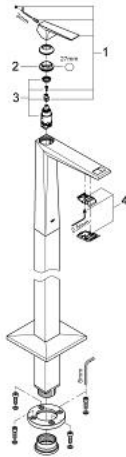

23 116 000 ALLURE BRILLIANT SINGLE-LEVER BASIN MIXER 1/2" XXL-SIZE

PRODUCT DESCRIPTION

- Colour: chrome
- floor-mounted
- for use with rough-in set 45 984
- without floor installation plate
- GROHE SilkMove 28 mm ceramic cartridge
- GROHE LongLife finish
- GROHE EcoJoy - less water, perfect flow
- projection 161 mm
- temperature limiter
- flow limiter 5 l/min.
- minimum pressure 1,0 bar

23 116 000 **ALLURE BRILLIANT SINGLE-LEVER BASIN MIXER 1/2"**
XXL-SIZE

SPARE PARTS, August 2010 – now

- 1: Lever (Spare part-nr. 46793000)
- 2: Fitting ring (Spare part-nr. 46715000)
- 3: Cartridge (Spare part-nr. 46580000)
- 4: Race (Spare part-nr. 46794000)