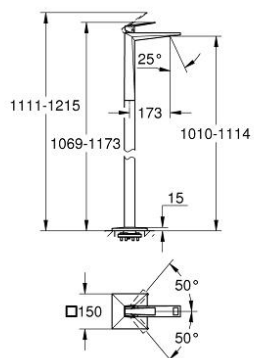

23 116 000 ALLURE BRILLIANT SINGLE-LEVER BASIN MIXER 1/2" XXL-SIZE

PRODUCT DESCRIPTION

- Colour: chrome
- floor-mounted
- for use with rough-in set 45 984
- without floor installation plate
- GROHE SilkMove 28 mm ceramic cartridge
- GROHE LongLife finish
- GROHE EcoJoy - less water, perfect flow
- projection 161 mm
- temperature limiter
- flow limiter 5 l/min.
- minimum pressure 1,0 bar

23 116 000 **ALLURE BRILLIANT SINGLE-LEVER BASIN MIXER 1/2"**
XXL-SIZE

SPARE PARTS, August 2010 – now

- 1: Lever (Spare part-nr. 46793000)
- 2: Fitting ring (Spare part-nr. 46715000)
- 3: Cartridge (Spare part-nr. 46580000)
- 4: Race (Spare part-nr. 46794000)