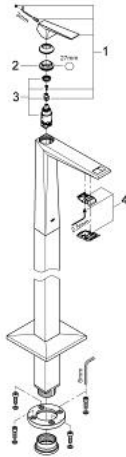

23 116 000 ALLURE BRILLIANT SINGLE-LEVER BASIN MIXER 1/2" XXL-SIZE

PRODUCT DESCRIPTION

- Colour: chrome
- floor-mounted
- for use with rough-in set 45 984
- without rough-in set (sold separately)
- GROHE SilkMove 28 mm ceramic cartridge
- GROHE LongLife finish
- GROHE EcoJoy - Less water, perfect flow
- spout with integrated mousseur
- temperature limiter
- flow limiter 5.0 l/min
- min. recommended pressure 1.0 bar

23 116 000 **ALLURE BRILLIANT SINGLE-LEVER BASIN MIXER 1/2"**
XXL-SIZE

SPARE PARTS, 8月 2010 – now

- 1: Lever (Spare part-nr. 46793000)
- 2: Fitting ring (Spare part-nr. 46715000)
- 3: Cartridge (Spare part-nr. 46580000)
- 4: Race (Spare part-nr. 46794000)