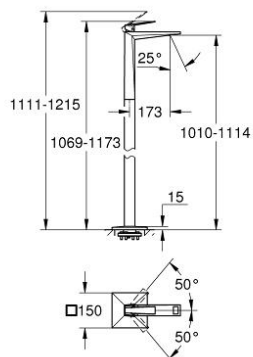

23 116 000 ALLURE BRILLIANT SINGLE-LEVER BASIN MIXER 1/2" XXL-SIZE

PRODUCT DESCRIPTION

- Colour: chrome
- floor-mounted
- for use with rough-in set 45 984
- without rough-in set (sold separately)
- GROHE SilkMove 28 mm ceramic cartridge
- GROHE LongLife finish
- GROHE EcoJoy - Less water, perfect flow
- spout with integrated mousseur
- temperature limiter
- flow limiter 5.0 l/min
- min. recommended pressure 1.0 bar

23 116 000 **ALLURE BRILLIANT SINGLE-LEVER BASIN MIXER 1/2"**
XXL-SIZE

SPARE PARTS, 8月 2010 – now

- 1: Lever (Spare part-nr. 46793000)
- 2: Fitting ring (Spare part-nr. 46715000)
- 3: Cartridge (Spare part-nr. 46580000)
- 4: Race (Spare part-nr. 46794000)