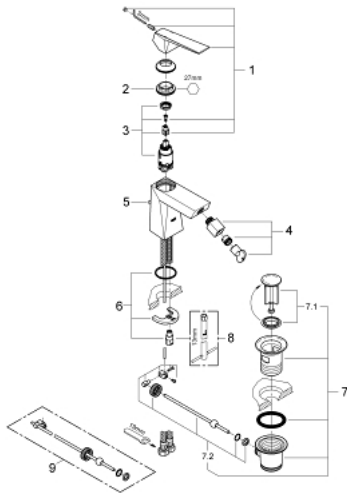

## 23 117 000 ALLURE BRILLIANT SINGLE-LEVER BIDET MIXER M-SIZE

### PRODUCT DESCRIPTION

- Colour: chrome
- single hole installation
- GROHE SilkMove 28 mm ceramic cartridge
- temperature limiter
- GROHE LongLife finish
- GROHE FastFixationInstallation system
- ball-joint mousseur
- pop-up waste set 1 1/4"
- flexible connection hoses

### SPARE PARTS, August 2010 – now

- 1: Lever (Spare part-nr. 46793000)
- 2: Fitting ring (Spare part-nr. 46715000)
- 3: Cartridge (Spare part-nr. 46580000)
- 4: Ball-joint aerator (Spare part-nr. 46791000)
- 5: Pop-up rod (Spare part-nr. 46787000)
- 6: Shank mounting kit (Spare part-nr. 46249000)
- 7: Pop-up waste set 1 1/4" (Spare part-nr. 28910000)
- 7.1: Plug (Spare part-nr. 07182000)
- 7.2: Eccentric rod (Spare part-nr. 07052000)
- 8: Mounting wrench (Spare part-nr. 19017000)\*
- 9: Eccentric rod (Spare part-nr. 07341000)\*