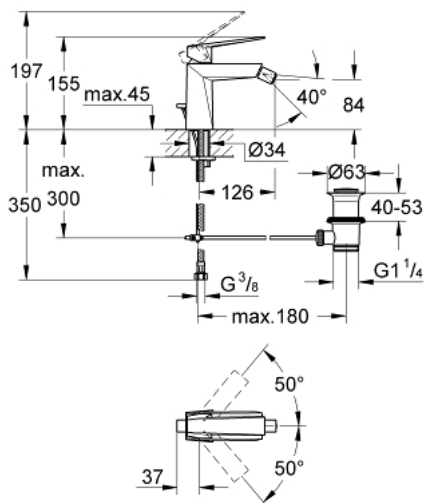

## 23 117 000 ALLURE BRILLIANT SINGLE-LEVER BIDET MIXER M-SIZE

### PRODUCT DESCRIPTION

- Colour: chrome
- single hole installation
- GROHE SilkMove 28 mm ceramic cartridge
- temperature limiter
- GROHE LongLife finish
- GROHE FastFixationInstallation system
- ball-joint mousseur
- pop-up waste set 1 1/4"
- flexible connection hoses

### SPARE PARTS, August 2010 – now

- 1: Lever (Spare part-nr. 46793000)
- 2: Fitting ring (Spare part-nr. 46715000)
- 3: Cartridge (Spare part-nr. 46580000)
- 4: Ball-joint aerator (Spare part-nr. 46791000)
- 5: Pop-up rod (Spare part-nr. 46787000)
- 6: Shank mounting kit (Spare part-nr. 46249000)
- 7: Pop-up waste set 1 1/4" (Spare part-nr. 28910000)
- 7.1: Plug (Spare part-nr. 07182000)
- 7.2: Eccentric rod (Spare part-nr. 07052000)
- 8: Mounting wrench (Spare part-nr. 19017000)\*
- 9: Eccentric rod (Spare part-nr. 07341000)\*