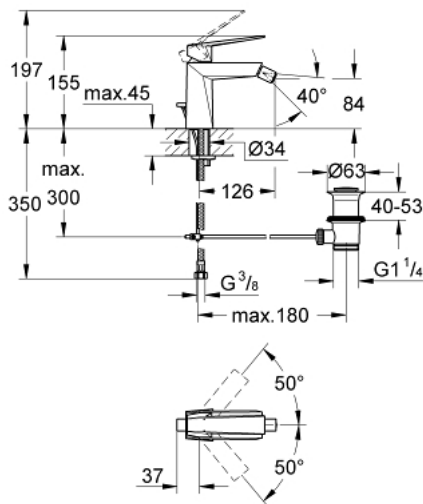

23 117 000 ALLURE BRILLIANT SINGLE-LEVER BIDET MIXER 1/2" M-SIZE

PRODUCT DESCRIPTION

- Colour: chrome
- single hole installation
- GROHE SilkMove 28 mm ceramic cartridge
- temperature limiter
- GROHE LongLife finish
- GROHE FastFixation installation system
- ball-joint mousseur
- pop-up waste set 1 1/4"
- flexible connection hoses

23 117 000 **ALLURE BRILLIANT SINGLE-LEVER BIDET MIXER 1/2"**
M-SIZE

SPARE PARTS, 8月 2010 – now

- 1: Lever (Spare part-nr. 46793000)
- 2: Fitting ring (Spare part-nr. 46715000)
- 3: Cartridge (Spare part-nr. 46580000)
- 4: Ball-joint aerator (Spare part-nr. 46791000)
- 5: Pop-up rod (Spare part-nr. 46787000)
- 6: Shank mounting kit (Spare part-nr. 46249000)
- 7: Waste set 1 1/4" (Spare part-nr. 28910000)
- 7.1: Plug (Spare part-nr. 07182000)
- 7.2: Eccentric rod (Spare part-nr. 07052000)
- 8: Mounting wrench (Spare part-nr. 19017000)*
- 9: Eccentric rod (Spare part-nr. 07341000)*