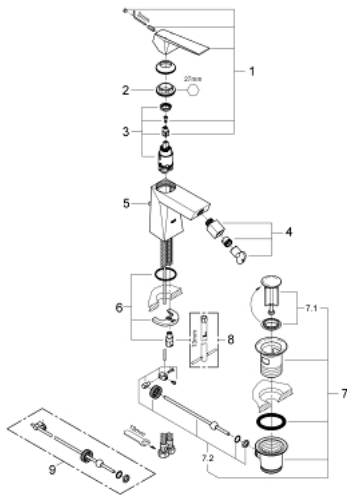

23 117 000 ALLURE BRILLIANT SINGLE-LEVER BIDET MIXER 1/2" M-SIZE

PRODUCT DESCRIPTION

- Colour: chrome
- single hole installation
- GROHE SilkMove 28 mm ceramic cartridge
- temperature limiter
- GROHE LongLife finish
- GROHE FastFixation installation system
- ball-joint mousseur
- pop-up waste set 1 1/4"
- flexible connection hoses

23 117 000 **ALLURE BRILLIANT SINGLE-LEVER BIDET MIXER 1/2"**
M-SIZE

SPARE PARTS, 8月 2010 – now

- 1: Lever (Spare part-nr. 46793000)
- 2: Fitting ring (Spare part-nr. 46715000)
- 3: Cartridge (Spare part-nr. 46580000)
- 4: Ball-joint aerator (Spare part-nr. 46791000)
- 5: Pop-up rod (Spare part-nr. 46787000)
- 6: Shank mounting kit (Spare part-nr. 46249000)
- 7: Waste set 1 1/4" (Spare part-nr. 28910000)
- 7.1: Plug (Spare part-nr. 07182000)
- 7.2: Eccentric rod (Spare part-nr. 07052000)
- 8: Mounting wrench (Spare part-nr. 19017000)*
- 9: Eccentric rod (Spare part-nr. 07341000)*