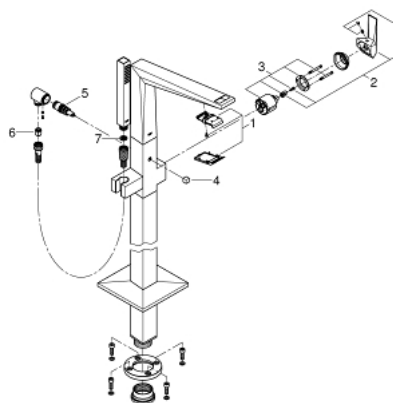

23 119 000 ALLURE BRILLIANT SINGLE-LEVER BATH MIXER 1/2" FLOOR MOUNTED

PRODUCT DESCRIPTION

- Colour: chrome
- for use with rough-in set 45 984
- without floor installation plate
- GROHE SilkMove 46 mm ceramic cartridge
- GROHE LongLife finish
- automatic diverter: bath/shower
- projection 161 mm
- projection 270 mm
- integrated non-return valve in shower outlet 1/2"
- with shower holder
- hand shower Euphoria Cube+
- metal shower hose 1250 mm
- Protected against backflow

23 119 000 ALLURE BRILLIANT SINGLE-LEVER BATH MIXER 1/2" FLOOR MOUNTED

SPARE PARTS, August 2016 – now

- 1: Race (Spare part-nr. 46803000)
- 2: Lever (Spare part-nr. 46804000)
- 3: Cartridge (Spare part-nr. 46048000)
- 4: Diverter knob (Spare part-nr. 46805000)
- 5: Diverter (Spare part-nr. 65655000)
- 6: Non-return valve (Spare part-nr. 08565000)
- 7: Dirt strainer (Spare part-nr. 0700200M)