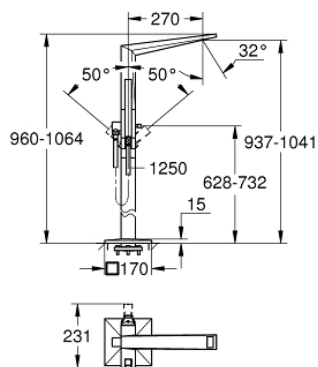

23 119 000 ALLURE BRILLIANT SINGLE-LEVER BATH MIXER 1/2" FLOOR MOUNTED

PRODUCT DESCRIPTION

- Colour: chrome
- for use with rough-in set 45 984
- without floor installation plate
- GROHE SilkMove 46 mm ceramic cartridge
- GROHE LongLife finish
- automatic diverter: bath/shower
- projection 161 mm
- projection 270 mm
- integrated non-return valve in shower outlet 1/2"
- with shower holder
- hand shower Euphoria Cube+
- metal shower hose 1250 mm
- Protected against backflow

23 119 000 ALLURE BRILLIANT SINGLE-LEVER BATH MIXER 1/2" FLOOR MOUNTED

SPARE PARTS, August 2016 – now

- 1: Race (Spare part-nr. 46803000)
- 2: Lever (Spare part-nr. 46804000)
- 3: Cartridge (Spare part-nr. 46048000)
- 4: Diverter knob (Spare part-nr. 46805000)
- 5: Diverter (Spare part-nr. 65655000)
- 6: Non-return valve (Spare part-nr. 08565000)
- 7: Dirt strainer (Spare part-nr. 0700200M)