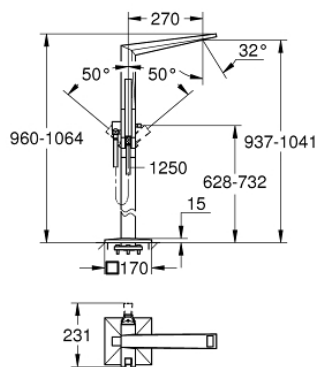

23 119 000 ALLURE BRILLIANT SINGLE-LEVER BATH MIXER 1/2" FLOOR MOUNTED

PRODUCT DESCRIPTION

- Colour: chrome
- for use with rough-in set 45 984
- without rough-in set (sold separately)
- GROHE SilkMove 46 mm ceramic cartridge
- GROHE LongLife finish
- automatic diverter: bath/shower
- spout with integrated mousseur
- projection 270 mm
- integrated non-return valve in the shower outlet 1/2"
- with shower holder
- hand shower Euphoria Cube+
- metal shower hose 1250 mm
- protected against backflow

23 119 000 ALLURE BRILLIANT SINGLE-LEVER BATH MIXER 1/2" FLOOR MOUNTED

SPARE PARTS, 8月 2016 – now

- 1: Race (Spare part-nr. 46803000)
- 2: Lever (Spare part-nr. 46804000)
- 3: Cartridge (Spare part-nr. 46048000)
- 4: Diverter knob (Spare part-nr. 46805000)
- 5: Diverter (Spare part-nr. 65655000)
- 6: Non-return valve (Spare part-nr. 08565000)
- 7: Dirt strainer (Spare part-nr. 0700200M)