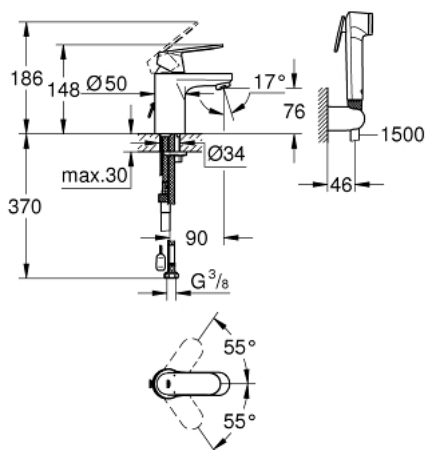

23 125 000 EUROSMART COSMOPOLITAN SINGLE-LEVER BASIN MIXER S-SIZE

PRODUCT DESCRIPTION

- Colour: chrome
- single hole installation
- metal lever
- GROHE SilkMove 35 mm ceramic cartridge
- adjustable flow rate limiter
- optional temperature limiter ref. no. 46 375
- GROHE LongLife finish
- GROHE EcoJoy - less water, perfect flow
- maximum flow rate (at 3 bar): 5 l/min
- GROHE FastFixationInstallation system
- retractable chain
- flexible connection hoses
- with shower set consisting of
 - hand shower with integrated diverter
 - wall shower holder
 - shower hose
 - recommended pressure 1.0 - 5.0 bar

23 125 000 EUROSMART COSMOPOLITAN SINGLE-LEVER BASIN MIXER S-SIZE

SPARE PARTS, March 2018 – now

- 1: Lever (Spare part-nr. 46681000)
 - 2: Shield (Spare part-nr. 46436000)
 - 3: Screw coupling (Spare part-nr. 46460000)
 - 4: Cartridge (Spare part-nr. 46374000)
 - 5: Mousseur (Spare part-nr. 48280000)
 - 6: Shank mounting kit (Spare part-nr. 46671000)
 - 7: Chain support (Spare part-nr. 06815000)
 - 8: Non-return valve (Spare part-nr. 08565000)
 - 9: Temperature limiter (Spare part-nr. 46375000)*
 - 10: Socket spanner (Spare part-nr. 19332000)*
 - 11: Mounting wrench (Spare part-nr. 19017000)*
- * Optional accessories