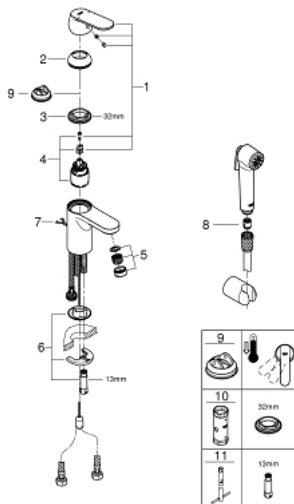

23 125 000 EUROSMART COSMOPOLITAN SINGLE-LEVER BASIN MIXER S-SIZE

PRODUCT DESCRIPTION

- Colour: chrome
- single hole installation
- metal lever
- GROHE SilkMove 35 mm ceramic cartridge
- adjustable flow rate limiter
- optional temperature limiter ref. no. 46 375
- GROHE LongLife finish
- GROHE EcoJoy - less water, perfect flow
- maximum flow rate (at 3 bar): 5 l/min
- GROHE FastFixationInstallation system
- retractable chain
- flexible connection hoses
- with shower set consisting of
 - hand shower with integrated diverter
 - wall shower holder
 - shower hose
 - recommended pressure 1.0 - 5.0 bar

23 125 000 EUROSMART COSMOPOLITAN SINGLE-LEVER BASIN MIXER S-SIZE

SPARE PARTS, March 2018 – now

- 1: Lever (Spare part-nr. 46681000)
 - 2: Shield (Spare part-nr. 46436000)
 - 3: Screw coupling (Spare part-nr. 46460000)
 - 4: Cartridge (Spare part-nr. 46374000)
 - 5: Mousseur (Spare part-nr. 48280000)
 - 6: Shank mounting kit (Spare part-nr. 46671000)
 - 7: Chain support (Spare part-nr. 06815000)
 - 8: Non-return valve (Spare part-nr. 08565000)
 - 9: Temperature limiter (Spare part-nr. 46375000)*
 - 10: Socket spanner (Spare part-nr. 19332000)*
 - 11: Mounting wrench (Spare part-nr. 19017000)*
- * Optional accessories