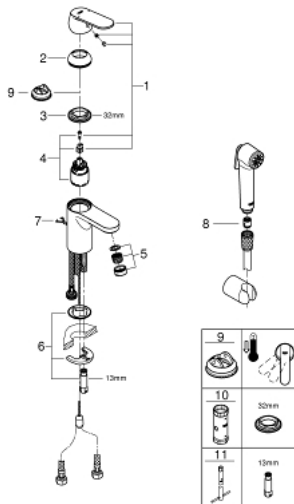

23 125 000 EUROSMART COSMOPOLITAN SINGLE-LEVER BASIN MIXER 1/2" S-SIZE

PRODUCT DESCRIPTION

- Colour: chrome
- single hole installation
- metal lever
- GROHE SilkMove 35 mm ceramic cartridge
- adjustable flow rate limiter
- optional temperature limiter ref. no. 46 375
- GROHE LongLife finish
- GROHE EcoJoy - Less water, perfect flow
- maximum flow rate (at 3 bar): 5 l/min
- GROHE FastFixation installation system
- retractable chain
- flexible connection hoses
- with shower set consisting of
 - hand shower with integrated diverter
 - wall shower holder
 - shower hose
- recommended pressure 1.0 - 5.0 bar

23 125 000 EUROSMART COSMOPOLITAN SINGLE-LEVER BASIN MIXER 1/2" S-SIZE

SPARE PARTS, 3月 2018 – now

- 1: Lever (Spare part-nr. 46681000)
- 2: Cap (Spare part-nr. 46436000)
- 3: Screw coupling (Spare part-nr. 46460000)
- 4: Cartridge (Spare part-nr. 46374000)
- 5: Mousseur (Spare part-nr. 48280000)
- 6: Shank mounting kit (Spare part-nr. 46671000)
- 7: Chain (Spare part-nr. 06815000)
- 8: Non-return valve (Spare part-nr. 08565000)
- 9: Temperature limiter (Spare part-nr. 46375000)*
- 10: Socket spanner (Spare part-nr. 19332000)*
- 11: Mounting wrench (Spare part-nr. 19017000)*