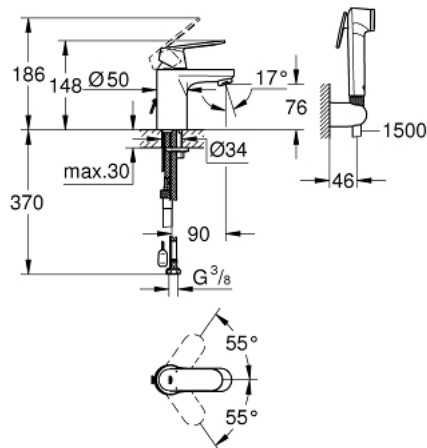

23 125 000 EUROSMART COSMOPOLITAN SINGLE-LEVER BASIN MIXER 1/2" S-SIZE

PRODUCT DESCRIPTION

- Colour: chrome
- single hole installation
- metal lever
- GROHE SilkMove 35 mm ceramic cartridge
- adjustable flow rate limiter
- optional temperature limiter ref. no. 46 375
- GROHE LongLife finish
- GROHE EcoJoy - Less water, perfect flow
- maximum flow rate (at 3 bar): 5 l/min
- GROHE FastFixation installation system
- retractable chain
- flexible connection hoses
- with shower set consisting of
 - hand shower with integrated diverter
 - wall shower holder
 - shower hose
- recommended pressure 1.0 - 5.0 bar

23 125 000 EUROSMART COSMOPOLITAN SINGLE-LEVER BASIN MIXER 1/2" S-SIZE

SPARE PARTS, 3月 2018 – now

- 1: Lever (Spare part-nr. 46681000)
- 2: Cap (Spare part-nr. 46436000)
- 3: Screw coupling (Spare part-nr. 46460000)
- 4: Cartridge (Spare part-nr. 46374000)
- 5: Mousseur (Spare part-nr. 48280000)
- 6: Shank mounting kit (Spare part-nr. 46671000)
- 7: Chain (Spare part-nr. 06815000)
- 8: Non-return valve (Spare part-nr. 08565000)
- 9: Temperature limiter (Spare part-nr. 46375000)*
- 10: Socket spanner (Spare part-nr. 19332000)*
- 11: Mounting wrench (Spare part-nr. 19017000)*