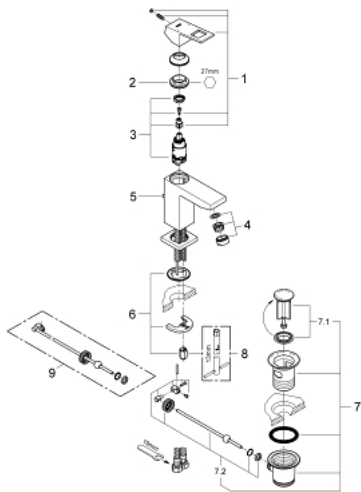

23 127 000 EUROCUBE SINGLE-LEVER BASIN MIXER S-SIZE

SPARE PARTS, September 2010 – now

- 1: Lever (Spare part-nr. 46786000)
 - 2: Fitting ring (Spare part-nr. 46715000)
 - 3: Cartridge (Spare part-nr. 46580000)
 - 4: Mousseur (Spare part-nr. 13929000)
 - 5: Pop-up rod (Spare part-nr. 46787000)
 - 6: Shank mounting kit (Spare part-nr. 46645000)
 - 7: Pop-up waste set 1 1/4" (Spare part-nr. 28910000)
 - 7.1: Plug (Spare part-nr. 07182000)
 - 7.2: Eccentric rod (Spare part-nr. 07052000)
 - 8: Mounting wrench (Spare part-nr. 19017000)*
 - 9: Eccentric rod (Spare part-nr. 07341000)*
- * Optional accessories