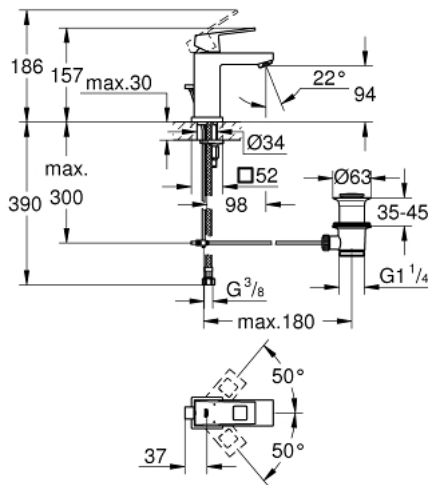

23 127 000 EUROCUBE SINGLE-LEVER BASIN MIXER 1/2" S-SIZE

PRODUCT DESCRIPTION

- Colour: chrome
- single hole installation
- metal lever
- GROHE SilkMove 28 mm ceramic cartridge
- temperature limiter
- GROHE LongLife finish
- GROHE FastFixation Plus installation system
- mousseur
- pop-up waste set 1 1/4"
- flexible connection hoses

23 127 000 EUROCUBE SINGLE-LEVER BASIN MIXER 1/2" S-SIZE

SPARE PARTS, 9月 2010 – now

- 1: Lever (Spare part-nr. 46786000)
- 2: Fitting ring (Spare part-nr. 46715000)
- 3: Cartridge (Spare part-nr. 46580000)
- 4: Mousseur (Spare part-nr. 13929000)
- 5: Pop-up rod (Spare part-nr. 46787000)
- 6: Shank mounting kit (Spare part-nr. 46645000)
- 7: Waste set 1 1/4" (Spare part-nr. 28910000)
- 7.1: Plug (Spare part-nr. 07182000)
- 7.2: Eccentric rod (Spare part-nr. 07052000)
- 8: Mounting wrench (Spare part-nr. 19017000)*
- 9: Eccentric rod (Spare part-nr. 07341000)*