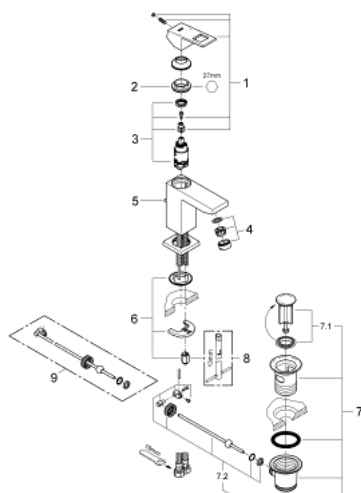

23 127 000 EUROCUBE SINGLE-LEVER BASIN MIXER 1/2" S-SIZE

PRODUCT DESCRIPTION

- Colour: chrome
- single hole installation
- metal lever
- GROHE SilkMove 28 mm ceramic cartridge
- temperature limiter
- GROHE LongLife finish
- GROHE FastFixation Plus installation system
- mousseur
- pop-up waste set 1 1/4"
- flexible connection hoses

23 127 000 EUROCUBE SINGLE-LEVER BASIN MIXER 1/2" S-SIZE

SPARE PARTS, 9月 2010 – now

- 1: Lever (Spare part-nr. 46786000)
- 2: Fitting ring (Spare part-nr. 46715000)
- 3: Cartridge (Spare part-nr. 46580000)
- 4: Mousseur (Spare part-nr. 13929000)
- 5: Pop-up rod (Spare part-nr. 46787000)
- 6: Shank mounting kit (Spare part-nr. 46645000)
- 7: Waste set 1 1/4" (Spare part-nr. 28910000)
- 7.1: Plug (Spare part-nr. 07182000)
- 7.2: Eccentric rod (Spare part-nr. 07052000)
- 8: Mounting wrench (Spare part-nr. 19017000)*
- 9: Eccentric rod (Spare part-nr. 07341000)*