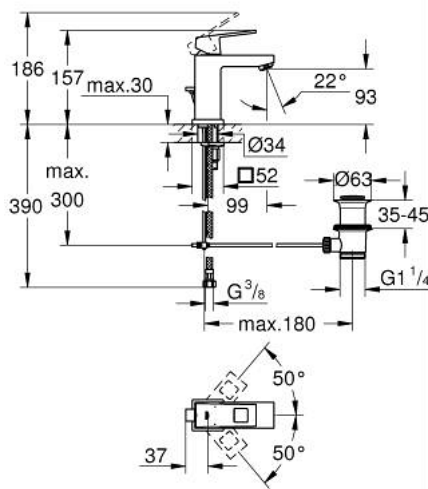

23 127 00E EUROCUBE SINGLE-LEVER BASIN MIXER S-SIZE

PRODUCT DESCRIPTION

- Colour: chrome
- single hole installation
- metal lever
- GROHE SilkMove 28 mm ceramic cartridge
- temperature limiter
- GROHE LongLife finish
- GROHE EcoJoy - less water, perfect flow
- maximum flow rate (at 3 bar): 5 l/min
- GROHE FastFixation Plus installation system
- pop-up waste set 1 1/4"
- flexible connection hoses

23 127 00E EUROCUBE SINGLE-LEVER BASIN MIXER S-SIZE

SPARE PARTS, September 2010 – now

- 1: Lever (Spare part-nr. 46786000)
 - 2: Fitting ring (Spare part-nr. 46715000)
 - 3: Cartridge (Spare part-nr. 46580000)
 - 4: Mousseur (Spare part-nr. 48159000)
 - 5: Pop-up rod (Spare part-nr. 46787000)
 - 6: Shank mounting kit (Spare part-nr. 46645000)
 - 7: Pop-up waste set 1 1/4" (Spare part-nr. 28910000)
 - 7.1: Plug (Spare part-nr. 07182000)
 - 7.2: Eccentric rod (Spare part-nr. 07052000)
 - 8: Mounting wrench (Spare part-nr. 19017000)*
 - 9: Eccentric rod (Spare part-nr. 07341000)*
- * Optional accessories