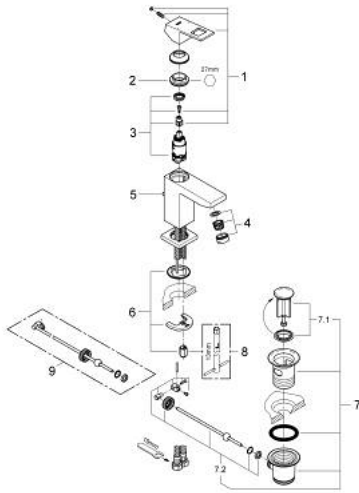

23 127 00E EUROCUBE SINGLE-LEVER BASIN MIXER S-SIZE

PRODUCT DESCRIPTION

- Colour: chrome
- single hole installation
- metal lever
- GROHE SilkMove 28 mm ceramic cartridge
- temperature limiter
- GROHE LongLife finish
- GROHE EcoJoy - less water, perfect flow
- maximum flow rate (at 3 bar): 5 l/min
- GROHE FastFixation Plus installation system
- pop-up waste set 1 1/4"
- flexible connection hoses

23 127 00E EUROCUBE SINGLE-LEVER BASIN MIXER S-SIZE

SPARE PARTS, September 2010 – now

- 1: Lever (Spare part-nr. 46786000)
 - 2: Fitting ring (Spare part-nr. 46715000)
 - 3: Cartridge (Spare part-nr. 46580000)
 - 4: Mousseur (Spare part-nr. 48159000)
 - 5: Pop-up rod (Spare part-nr. 46787000)
 - 6: Shank mounting kit (Spare part-nr. 46645000)
 - 7: Pop-up waste set 1 1/4" (Spare part-nr. 28910000)
 - 7.1: Plug (Spare part-nr. 07182000)
 - 7.2: Eccentric rod (Spare part-nr. 07052000)
 - 8: Mounting wrench (Spare part-nr. 19017000)*
 - 9: Eccentric rod (Spare part-nr. 07341000)*
- * Optional accessories